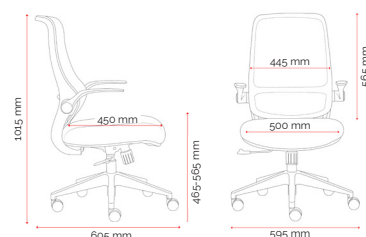

The Mondo Zest is supported by the following internationally recognised standards:

- ANSI/BIFMA X5.1-2017 General-Purpose Office Chairs

Features

- Delivered flat packed – keeping it sustainable
- Breathable mesh back with lumbar support
- Comfortable moulded foam upholstered seat
- Gas lift seat height adjustment
- 1 lever simple mechanism
- Tilt tension adjustment
- Strong nylon 5 star base with 60mm nylon castors
- Adjustable flip up armrests

Specifications (mm)

Overall	595w / 605d / 1015h
Back	445w / 565h
Seat	500w / 450d
Seat Height	465-565h

Carton Dimensions.

Width	380
Height	660
Length	750
Weight	18 kg

Upholstery

Quality Assurance and Accreditations