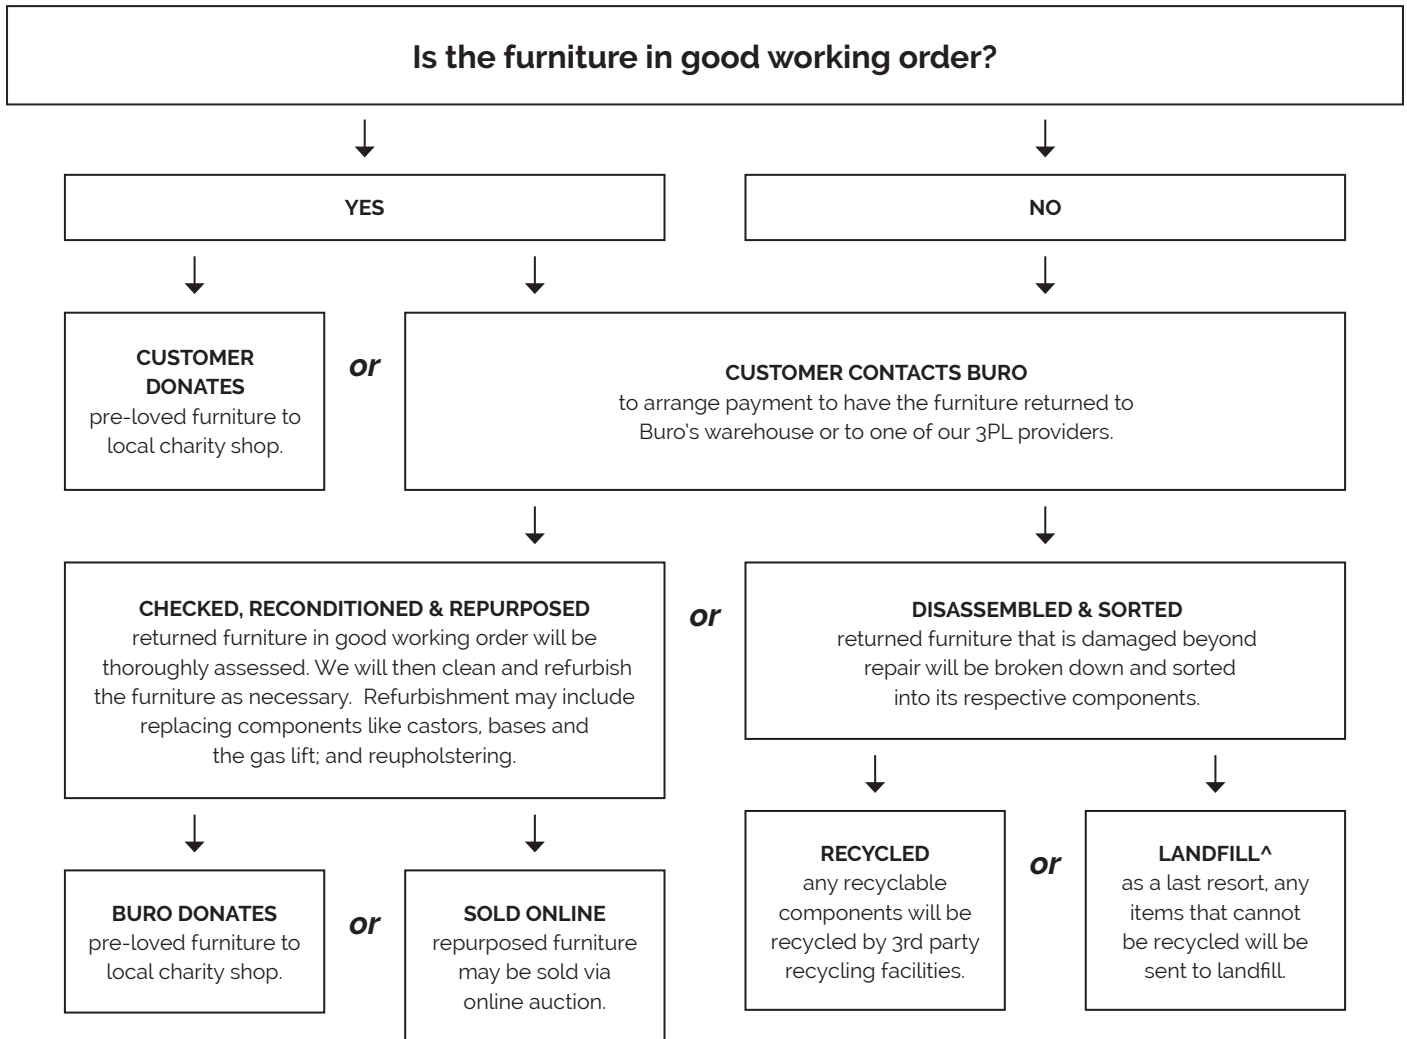

Buro Product Stewardship Programme

We encourage repurposing and recycling of pre-loved office furniture to reduce our impact on the environment. When a customer has Buro furniture* that they wish to dispose of, we apply the following steps to determine the most appropriate method.