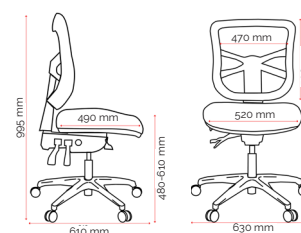

International Standards

The Buro Metro is supported by the following Internationally recognised standards:

- **AFRDI Level 6** Severe Commercial Certification
- **GREENGUARD** certification
- Test to **AS/NZS 4438:1997** - Height Adjustable Swivel Chairs

Features

- Buro SafeTex Anti-Bacterial upholstery
- Adjustable seat height
- Adjustable seat depth
- Ratchet height adjustable back
- Independently adjustable seat tilt - free floating or lockable
- Independently adjustable back tilt - free floating or lockable
- High density polyurethane moulded foam seat
- Black nylon base
- 60mm twin wheel castors

Custom Options.

- Height and width adjustable arms (180-2)
- Polished Aluminium base (PC068) with reflective silver powder coated gas lift
- Soft PU castors (CE1121P)
- Small Seat 480W / 470D (B74612F)

Upholstery

SafeTex (Anti-Bacterial)

Ergonomic Assessment

The Buro Metro has been ergonomically assessed by Andrew Wilson, Osteopath & Ergonomist.

"This is a very comfortable chair with no pressure points. Its mechanism is easy to use and will suit many users".

Andrew Wilson, Osteopath & Ergonomist - 30 Mar 2018

Specifications (mm)

Overall	630w / 610d / 995h
Back	470w / 530h
Seat	520w / 490d
Seat Height	480-610h
Seat Depth Range	455-505d⁴

Carton Dimensions.

Width	620
Height	380
Length	670
Weight	20.5 kg

Quality Assurance and Accreditations