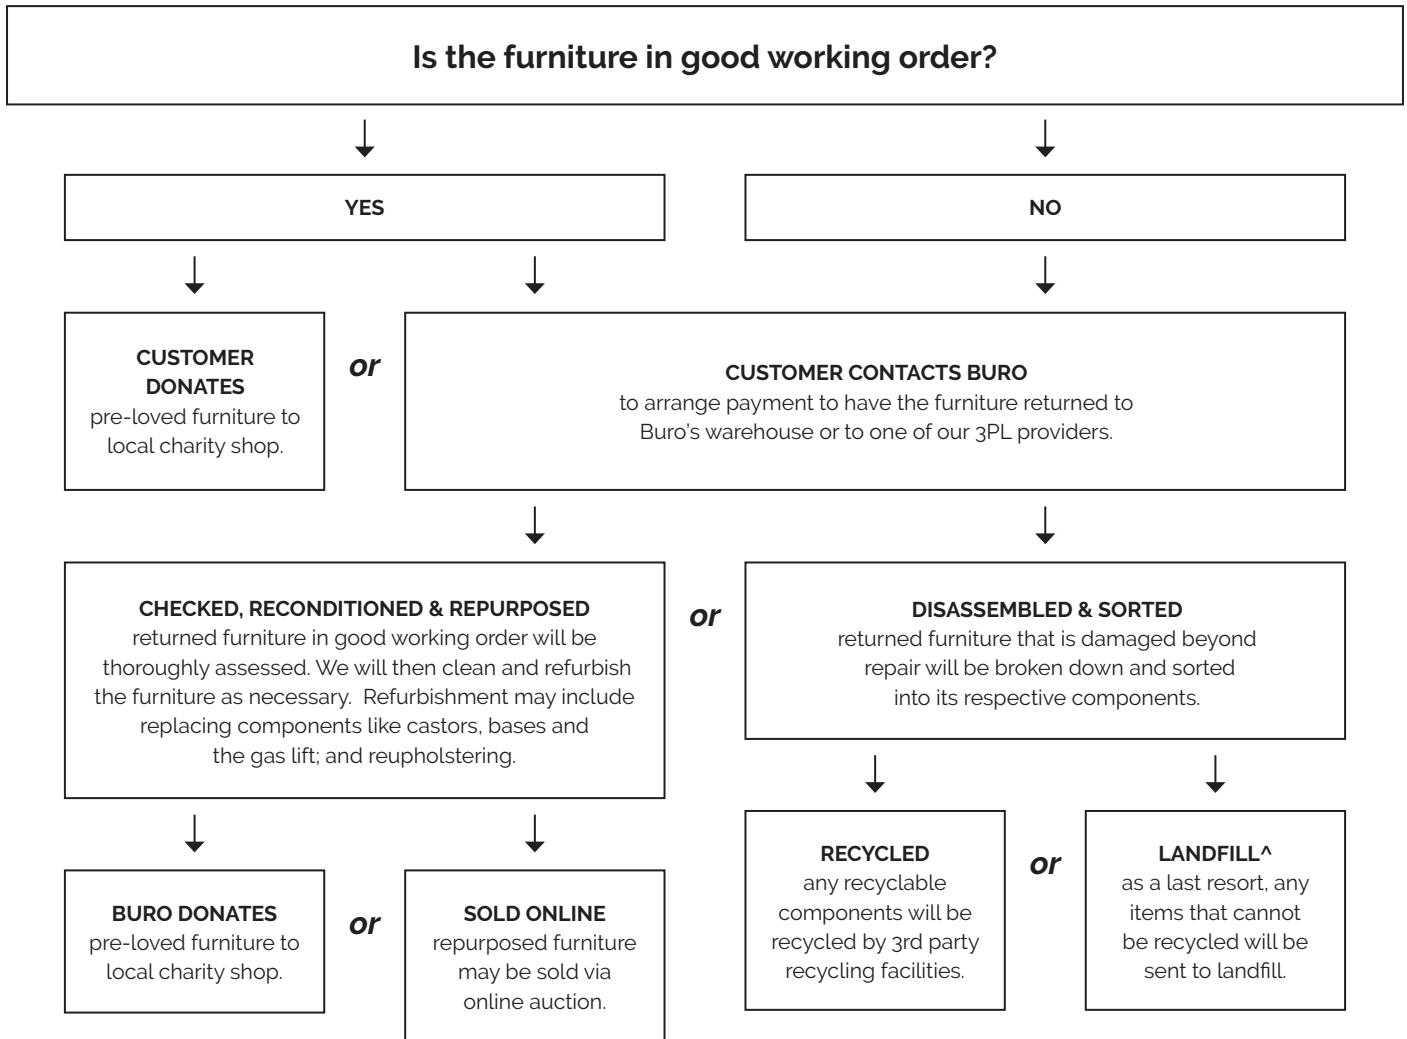

Buro Product Stewardship Programme

We encourage repurposing and recycling of pre-loved office furniture to reduce our impact on the environment. When a customer has Buro furniture* that they wish to dispose of, we apply the following steps to determine the most appropriate method.