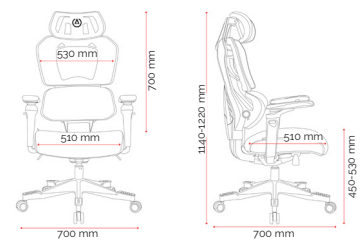

INTERNATIONAL STANDARDS

The Buro Sentinel is supported by the following Internationally recognised standards:

- **GREENGUARD Gold** certification
- **FSC® 100%** certified wood
- Endorsed by the **Australian Physiotherapy Association**
- Certified to **ANSI/BIFMA x5.1-2017** General-Purpose Office Chairs

FEATURES

- Height and depth adjustable headrest
- Ratchet height adjustable, ergonomically shaped mesh back
- Body weight activated lumbar support for your playing comfort
- Buro Dynamic Intelligence™ mechanism supports active posture and natural movement
- Cable control mechanism with 4 locking back tilt positions for smoother ergonomic adjustments, height adjustment and seat depth adjustment
- Upholstered moulded foam seat
- 5D armrests with soft PU arm pads that enhance support during long gaming sessions
- Sturdy nylon base with kick plates to rest your feet
- 60mm PU decorative castors

SPECIFICATIONS (mm)

Overall	700w/ 700d/ 1140-1220h
Back	530w / 700h
Seat	510w / 510d
Seat Height	450-530h

Carton Dimensions

Width	540
Height	660
Length	780
Weight	26kg

UPHOLSTERY

Mesh

Black²
M3