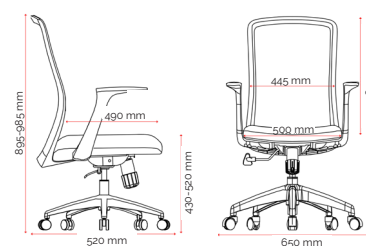

- Delivered flat packed
- Breathable mesh back
- Gas lift seat height adjustment
- Seat & back tilt with lock adjustment
- Body weight tension adjustment
- Strong nylon 5 star base
- Fixed PP armrests
- 30 density cut foam upholstered seat
- 60mm nylon castors

Specifications (mm)

Overall	650w / 520d / 895-985h
Back	445w / 600h
Seat	500w / 490d
Seat Height	430-520h

Carton Dimensions.

Width	270
Height	600
Length	630
Weight	13.2 kg

Upholstery

Black ²
03

Quality Assurance and Accreditations