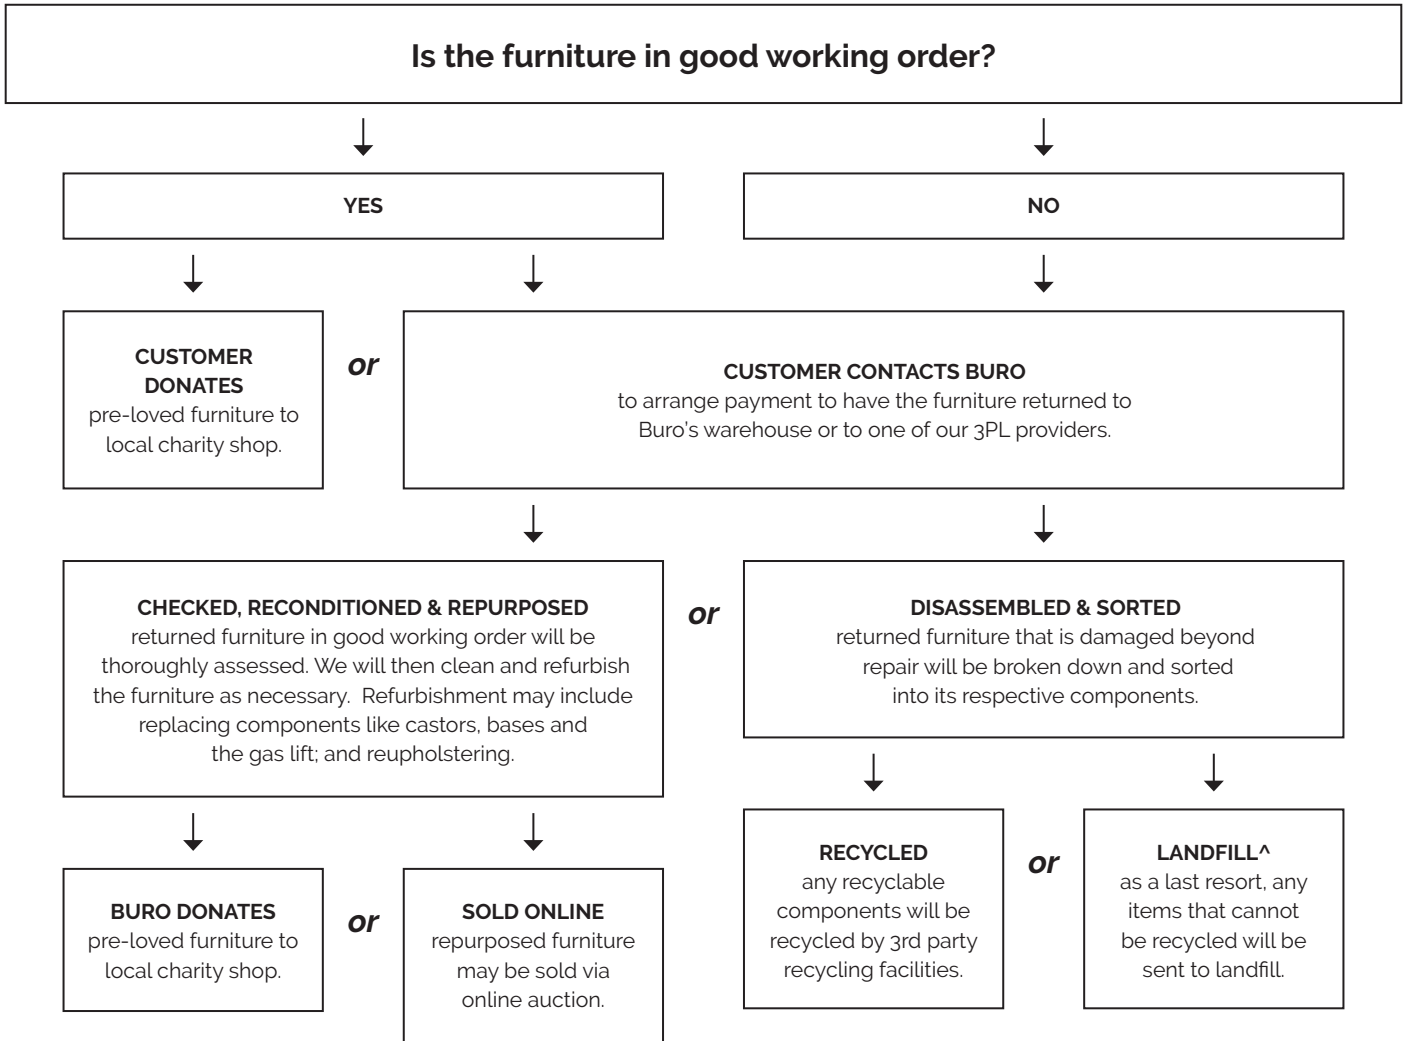

Buro Product Stewardship Programme

We encourage repurposing and recycling of pre-loved office furniture to reduce our impact on the environment. When a customer has Buro furniture* that they wish to dispose of, we apply the following steps to determine the most appropriate method.

To mitigate our CO2 footprint over the next 50 years, we're working with **Trees That Count**, a conservation charity dedicated to planting native trees.

By funding the planting of native trees, we're supporting efforts to increase biodiversity across New Zealand.

Buro proudly support **Greening Australia**.

Greening Australia has been restoring Australia's unique landscapes and protecting biodiversity at scale through collaborative, science-based programs for over 40 years.
www.greeningaustralia.org.au.

As a **Sedex member** we are committed to being a responsible business, sourcing responsibly, and improving ethical standards and working conditions within the supply chain.

*Qualifying furniture must be Buro branded product (Buro Seating, Konfurb, Mondo), or a partner exclusive brand. ^Many of our products are GREENGUARD certified for safe emission levels. This reduces the environmental impact when sending any components to landfill.