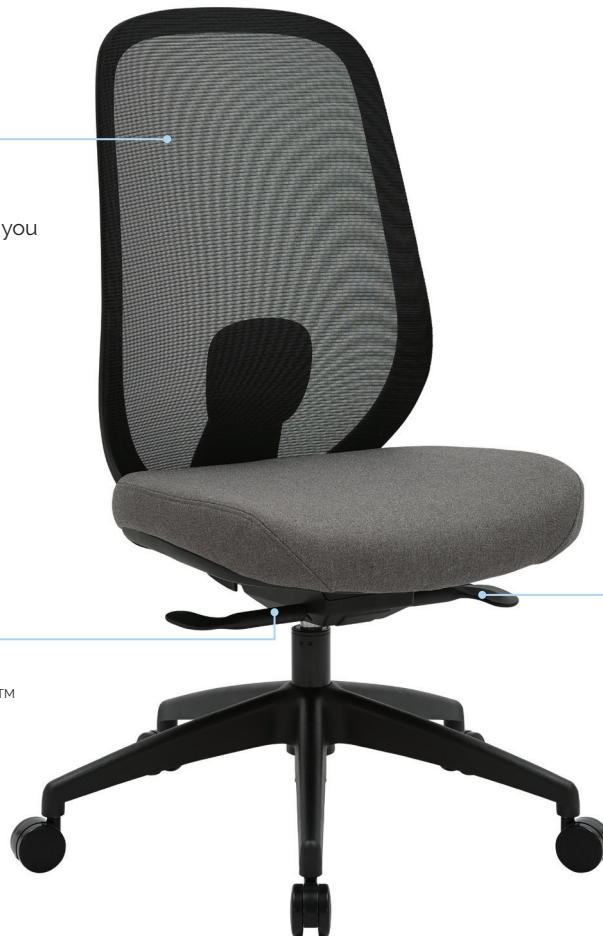

PERFORMANCE

Buro Force

buroseating.com

buro
ergonomics at work®

Buro Force

Empowered focus

The Buro Force office chair embodies a quiet strength, delivering all day support with grace. It blends ergonomics with sculpted lines and soft, rounded edges. With a height-adjustable lumbar support and Buro Dynamic Intelligence™ seating technology, the Buro Force adapts to your body, providing personalised comfort. The depth-adjustable seat slide and adjustable armrests further tailor your experience, ensuring you find your perfect fit. Complete with GREENGUARD Gold certification, ensuring a healthier workspace. Feel the subtle force of ergonomic support, empowering you to work with comfort and focus, no matter what the day brings.

Key Features & Benefits

799-2-M3	Light Grey frame/Black mesh/Black seat
799-3-M3	Black frame/Black mesh/Grey seat
799A-2-M3	Light Grey frame/Black mesh/Black seat/with arms
799A-3-M3	Black frame/Black mesh/Grey seat/with arms

LIGHT GREY FRAME
with arms

MESH BACK

Breathable mesh back to help regulate temperature and keep you cool.

SEAT SLIDE

Adjusts the seat depth to accommodate taller users and/or longer leg lengths.

INTUITIVE MECHANISM

Custom Options.

- Height and width adjustable armrests (Light Grey 185-2/Black 185-3)

Specifications (mm)

Overall	675w / 580d / 1005-1100h
Back	485w / 565h
Seat	485w / 455d
Seat Height	440-535h
Seat Depth Range ³	450-500d