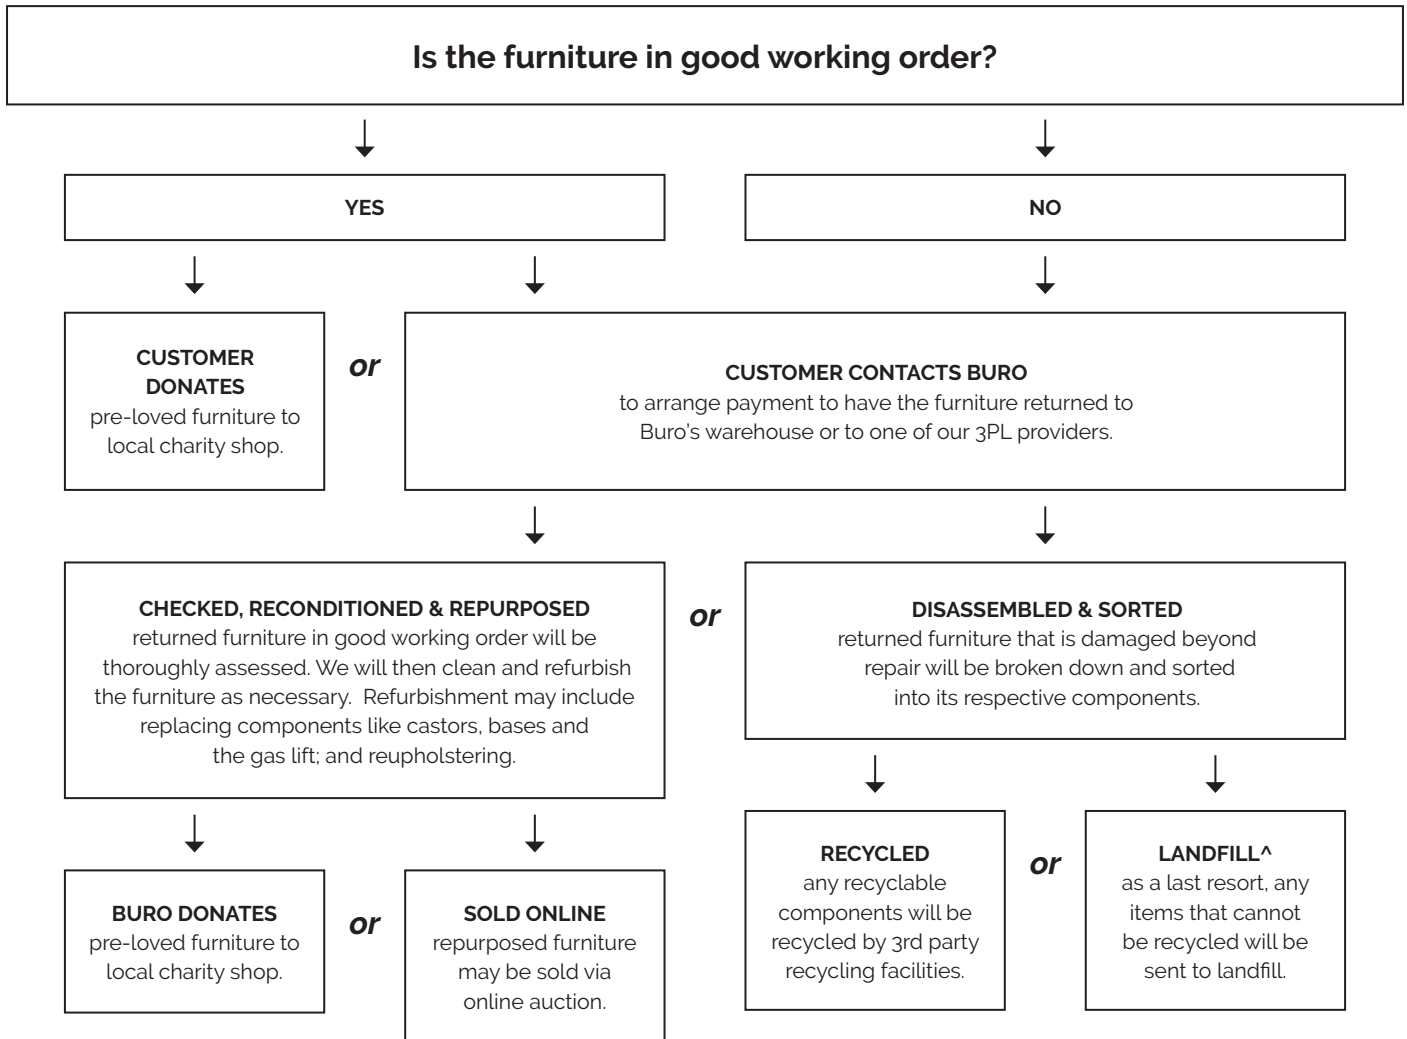

We encourage repurposing and recycling of pre-loved office furniture to reduce our impact on the environment. When a customer has Buro furniture* that they wish to dispose of, we apply the following steps to determine the most appropriate method.