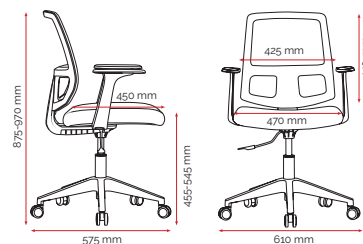

The Mondo Brook is supported by the following internationally recognised standards:

- ANSI/BIFMA X5.1-2017 General-Purpose Office Chairs

Features.

- Delivered flat packed
- Breathable mesh back with lumbar support
- Gas lift seat height adjustment
- Strong nylon 5 star base with 50mm nylon castors
- Fixed armrests

Specifications. (mm)

Overall	610w / 575d / 875-970h
Back	425w / 440h
Seat	470w / 450d
Seat Height	455-545h

Carton Dimensions.

Width	290
Height	600
Length	620
Weight	11.5 kg

Upholstery.

Black ²
M3

Quality Assurance and Accreditations.