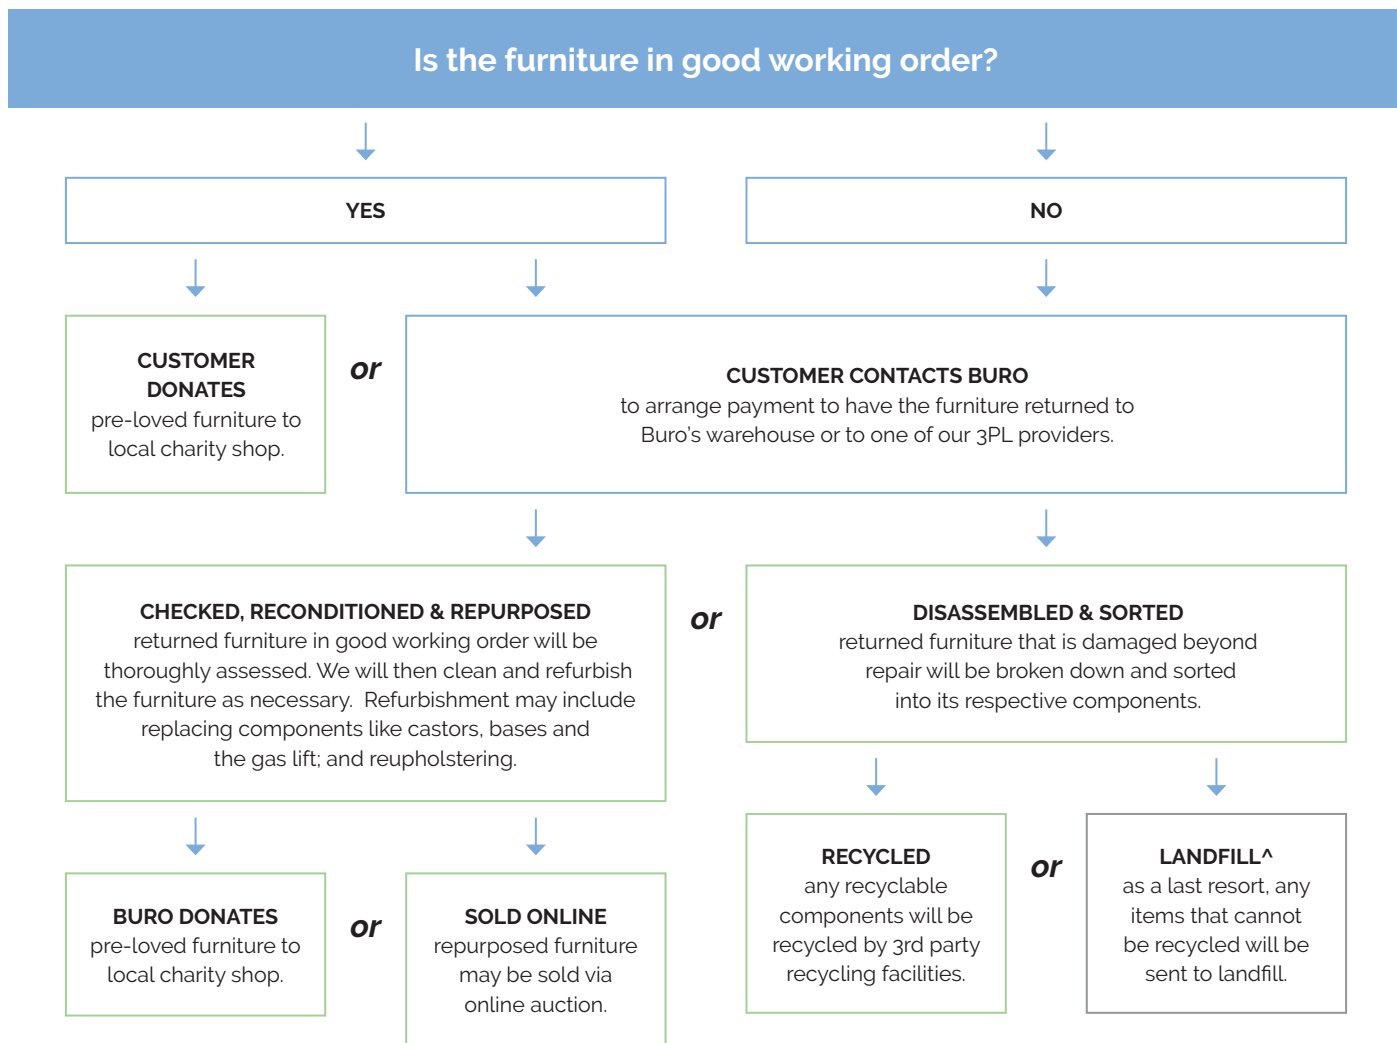

Buro Product Stewardship Programme.

We encourage repurposing and recycling of pre-loved office furniture to reduce our impact on the environment. When a customer has Buro furniture* that they wish to dispose of, we apply the following steps to determine the most appropriate method.