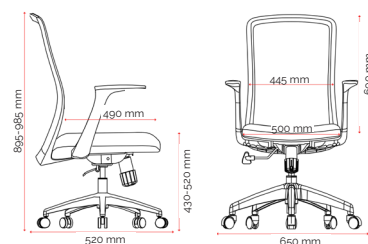

- Delivered flat packed
- Breathable mesh back
- Gas lift seat height adjustment
- Seat & back tilt with lock adjustment
- Body weight tension adjustment
- Strong nylon 5 star base
- Fixed PP armrests
- 30 density cut foam upholstered seat
- 60mm nylon castors

Specifications. (mm)

Overall	650w / 520d / 895-985h
Back	445w / 600h
Seat	500w / 490d
Seat Height	430-520h

Carton Dimensions.

Width	270
Height	600
Length	630
Weight	13.2 kg

Upholstery.

Black²
03

Quality Assurance and Accreditations.