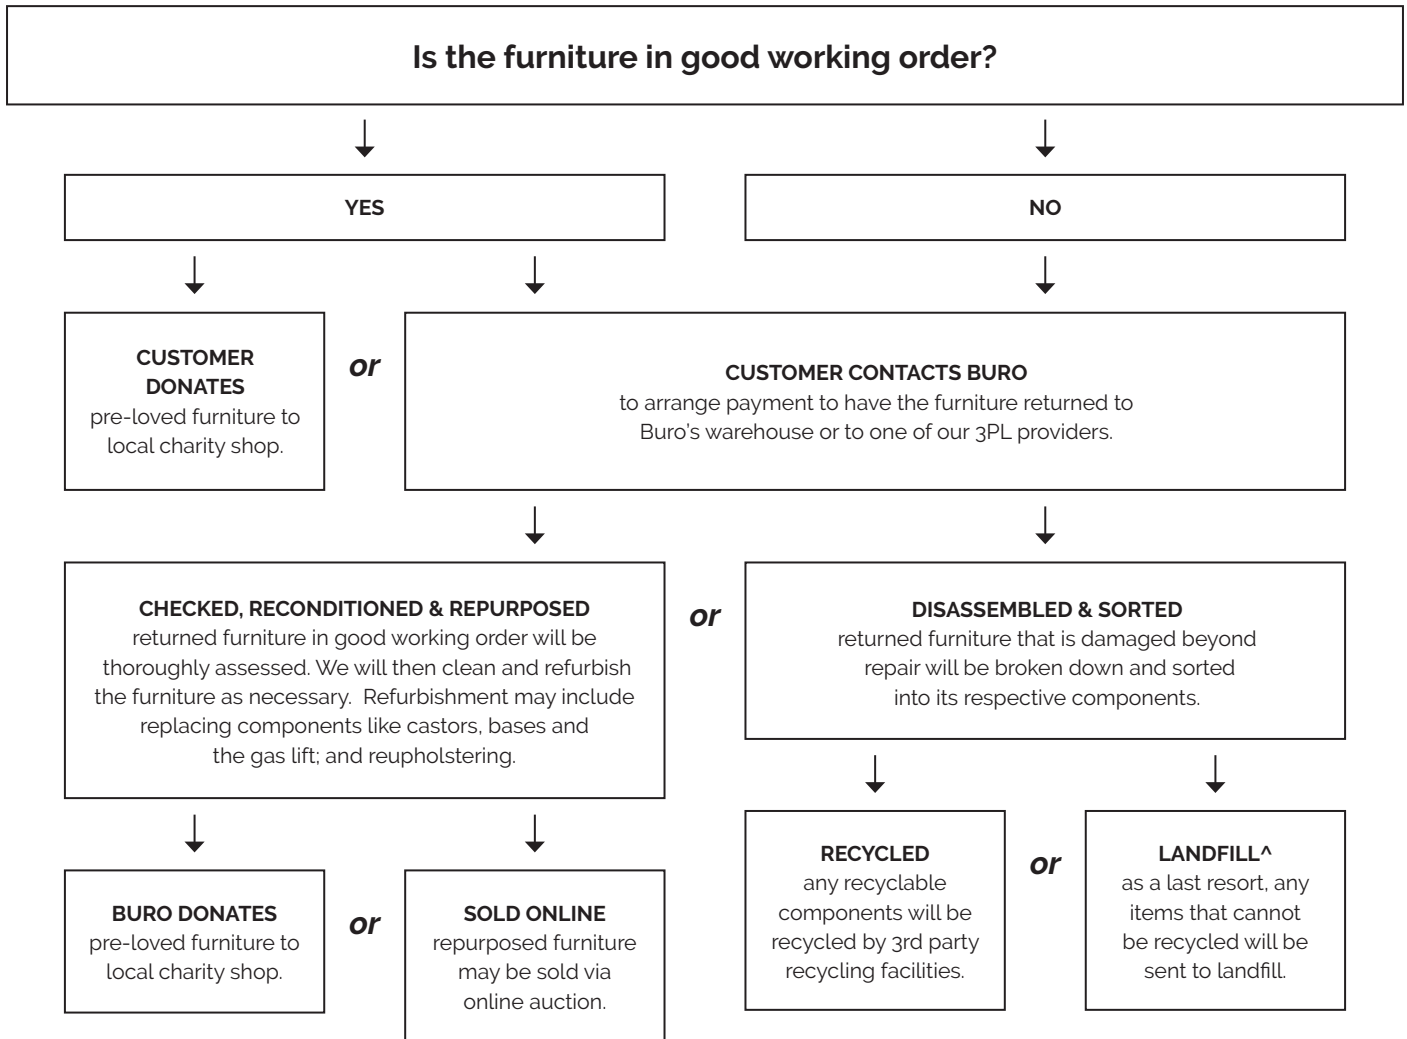

Buro Product Stewardship Programme

We encourage repurposing and recycling of pre-loved office furniture to reduce our impact on the environment. When a customer has Buro furniture* that they wish to dispose of, we apply the following steps to determine the most appropriate method.