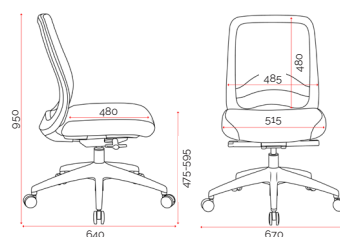

Andrew Wilson, Osteopath & Ergonomist - 27 May 2018

Specifications (mm)

Overall (no arms)	640w / 640d / 950h
Overall (with arms)	670w / 640d / 950h
Back	485w / 480h
Seat	515w / 480d
Seat height	475-595h
Seat depth range*	430-480d

Carton Dimensions. (mm)

Width	680
Height	350
Length	660

Upholstery

Elastic III¹ Custom¹

Black
M3

Quality Assurance and Accreditations

¹Fabric: Next day dispatch. For custom fabric ETA's can be supplied on request. ²10 Yr Guarantee: Excludes upholstery. ³Buro Indicative daily sitting hours: 8+ with 10 yr guarantee ⁴Static Load Testing: Furntech - AFRDI approved for users up to & including 135kg. Static Load tested to 410kg. Any Static Load test is a strength test which simulates higher than normal dynamic loads that may occasionally be applied to a chair by the user. ⁵AFRDI Standard AFRDI 142 - rated loads for office swivel chairs at 135kg - Single Shift operations. ^{*}Seat Depth Adjustment: Measured from back lumbar to front seat edge. **General:** Guarantee conditions apply, please see buroseating.com. For indent purchases (non stock orders) conditions may apply, please see buroseating.com for definitions & conditions. In the interests of product development, Buro reserves the right to alter product specifications & features without notice.