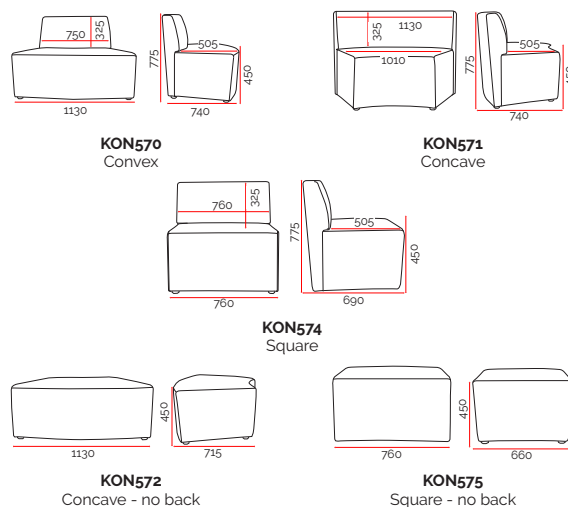

Product Codes.

Fabric Meterage. (m)

1.6m wide

Arco Project Models³

Convex	KON570
Concave	KON571
Concave - no back	KON572
Square	KON574
Square - no back	KON575

Convex	Back 1.2 / Seat 1.5
Concave	Back 1.4 / Seat 1.55
Concave - no back	2.6
Square	Back 1.3 / Seat 1.4
Square - no back	2.3

Features.

- Solid timber frame
- Commercial grade high density foam
- 20mm glides

Custom Options.

- Linking brackets to join modules together.

Specifications. (mm)

Convex	1130w / 740d / 775h
Concave	1130w / 740d / 775h
Concave - no back	1130w / 715d / 450h
Square	760w / 690d / 775h
Square - no back	760w / 660d / 450h
Seat Height	450h

Colours.

See pg 4-6

Quality Assurance and Accreditations.

1

2