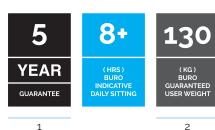

Quality Assurance and Accreditations.