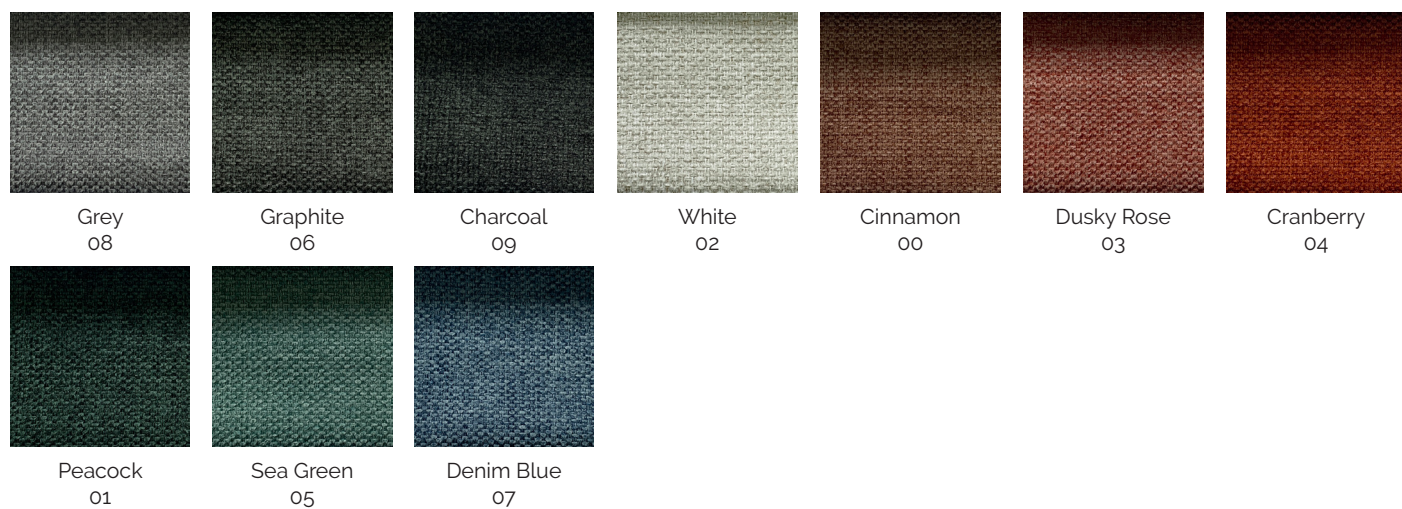

Konfurb Cove.