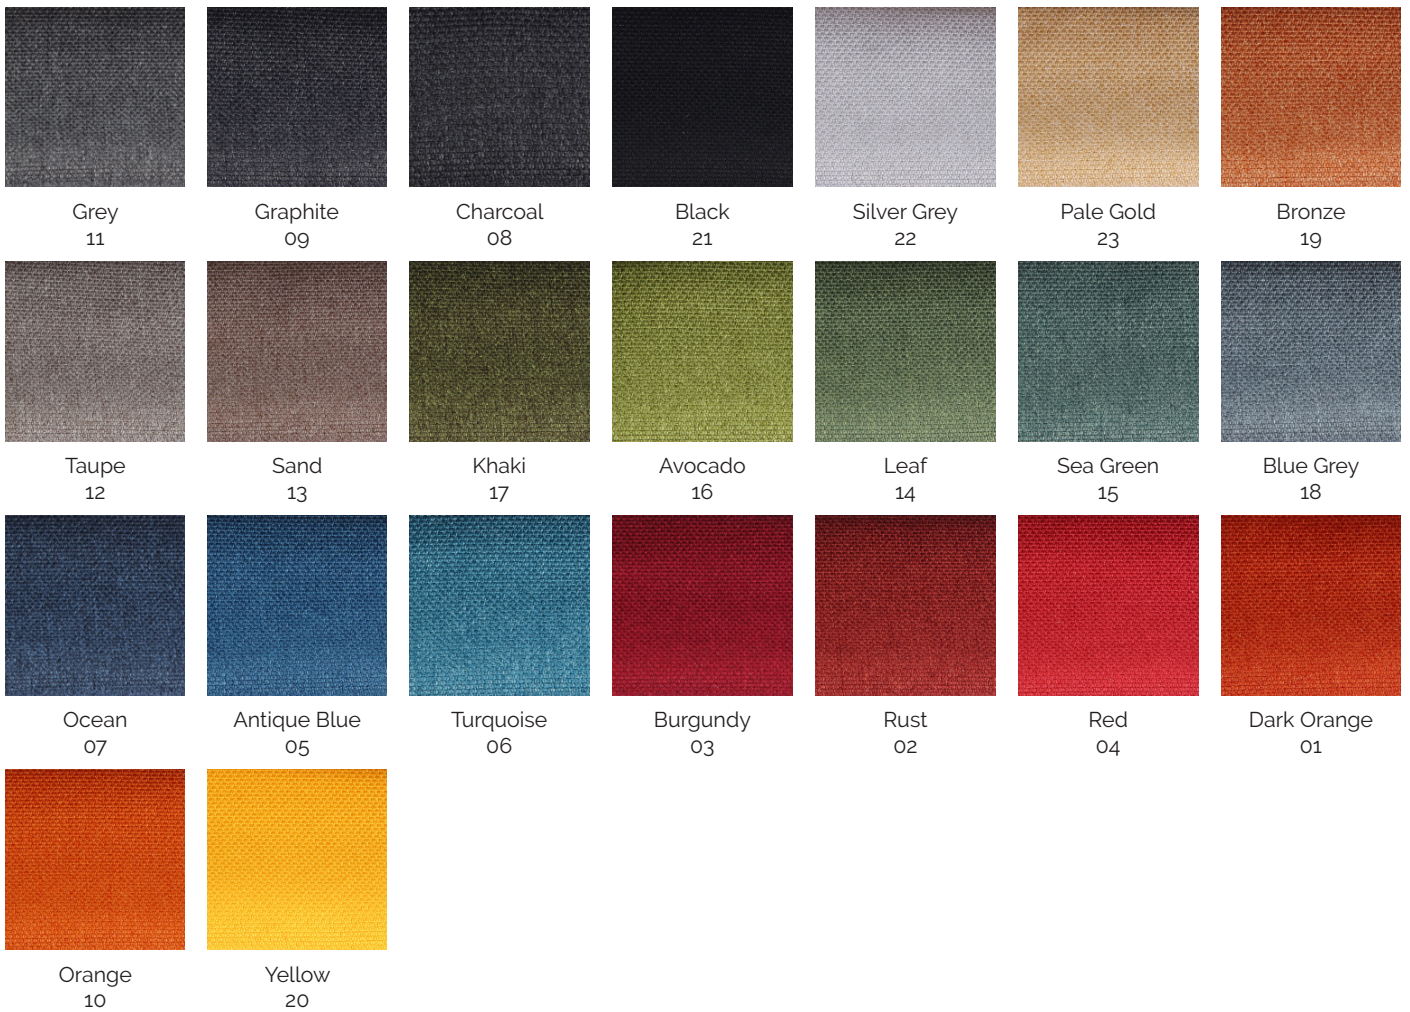

Select from our Konfurb fabric ranges to suit your interior (12-week lead time applies).

Konfurb Ara.