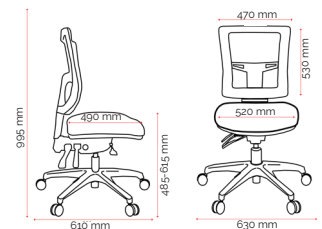

Features.

- Buro SafeTex Anti-Bacterial upholstery
- Adjustable seat height
- Ratchet height adjustable back
- Independently adjustable seat tilt - free floating or lockable
- Independently adjustable back tilt - free floating or lockable
- Depth adjustable seat slide
- High density polyurethane moulded foam seat
- Black nylon base
- 60mm Castors

Custom Options.

- Soft PU castors (CE1121P)
- Height and width adjustable arms (180-2)
- Polished aluminium base (with reflective silver powder coated gas lift)

Specifications. (mm)

Overall	630w / 610d / 995h
Back	470w / 530h
Seat	520w / 490d
Seat Height	485-615h
Seat Depth Range*	420-470d

Carton Dimensions.

Width	640
Height	370
Length	730
Weight	21 kg

Upholstery.

SafeTex (Anti-Bacterial)

Quality Assurance and Accreditations.

¹10 Yr Guarantee: Excludes upholstery. ²Buro Indicative daily sitting hours: 8+ with 10 yr guarantee ³Buro Indicative daily sitting hours: 16+ with 2 yr guarantee ⁴Static Load Testing: Furntech - AFRDI approved for users up to & including 160kg. Static Load tested to 600kg. Any Static Load test is a strength test which simulates higher than normal dynamic loads that may occasionally be applied to a chair by the user. ⁵AFRDI Standard AFRDI 142 - rated loads for office swivel chairs at 160kg - Multi Shift operations. ⁶Fabric: 7-14 working days. ^{*}Seat Depth Adjustment: Measured from back lumbar to front seat edge. **General:** Guarantee conditions apply, please see buroseating.com. For indent purchases (non stock orders) conditions may apply, please see buroseating.com for definitions & conditions. In the interests of product development, Buro reserves the right to alter product specifications & features without notice.