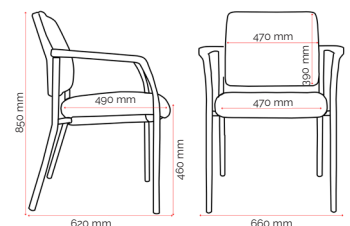

Custom Options.

- Without arms
- 40mm Glides for extra seat height (CE1153P)

Specifications. (mm)

Overall	660w / 620d / 850h
Back	470w / 390h
Seat	470w / 490d
Seat Height	460h

*Recommended safe stacking height: 4 chairs

Carton Dimensions.

Width	570
Height	270
Length	840
Weight	12 kg

Upholstery.

SafeTex (Anti-Bacterial)

Charcoal ³ 82 Olive ³ 84 Cobalt ³ 88 Rust ³ 87 Smoke ³ 89

Quality Assurance and Accreditations.

¹10 Yr Guarantee: Excludes upholstery. ²AFRDI Standard AFRDI Level 6 - Severe Commercial Certification. AFRDI Certification does not relate to the 'stacking feature' of Buro Lindis chairs with arms. ³Fabric: 7-14 working days. **General:** Guarantee conditions apply, please see buroseating.com. For indent purchases (non stock orders) conditions may apply, please see buroseating.com for definitions & conditions. In the interests of product development. Buro reserves the right to alter product specifications & features without notice.