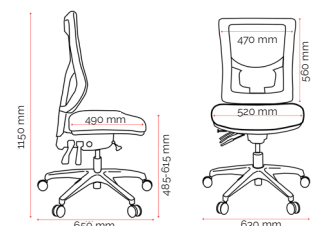

Custom Options.

- Soft PU castors (CE1121P)
- Customer specified fabric (seat only)

Specifications. (mm)

Overall	630w / 650d / 1150h
Back	470w / 560h
Seat	520w / 490d
Seat Height	485-615h
Seat Depth Range*	435-485d

Carton Dimensions.

Width	640
Height	370
Length	780
Weight	21 kg

Upholstery.

Elastic III Custom⁷

Black⁶
153

Quality Assurance and Accreditations.

¹10 Yr Guarantee: Excludes upholstery. ²Buro Indicative daily sitting hours: 8+ with 10 yr guarantee ³Buro Indicative daily sitting hours: 16+ with 2 yr guarantee ⁴Static Load Testing: Furntech - AFRDI approved for users up to & including 160kg. Static Load tested to 600kg. Any Static Load test is a strength test which simulates higher than normal dynamic loads that may occasionally be applied to a chair by the user. ⁵AFRDI Standard AFRDI 142 - rated loads for office swivel chairs at 160kg - Multi Shift operations. ⁶Fabric: Same day dispatch ⁷Fabric: For custom fabric ETA's can be supplied on request. ^{*}Seat Depth Adjustment: Measured from back lumbar to front seat edge. **General:** Guarantee conditions apply, please see buroseating.com. For indent purchases (non stock orders) conditions may apply, please see buroseating.com for definitions & conditions. In the interests of product development, Buro reserves the right to alter product specifications & features without notice.