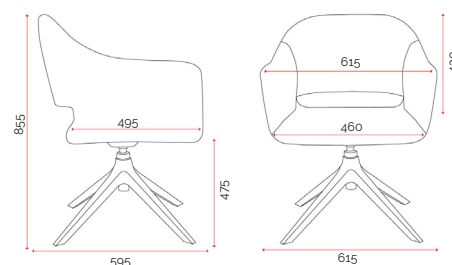

Quality Assurance and Accreditations.