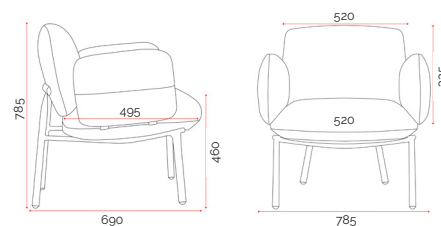

Features.

- Fully upholstered seat, backrest and armrests in grey or paprika
- Strong powdercoated steel frame in matt black or gloss paprika
- No assembly required

Specifications. (mm)

Back	520w / 325h
Seat	520w / 495d
Seat Height	460h
Overall	785w / 690d / 785h

Colours.

Colours

Quality Assurance and Accreditations.