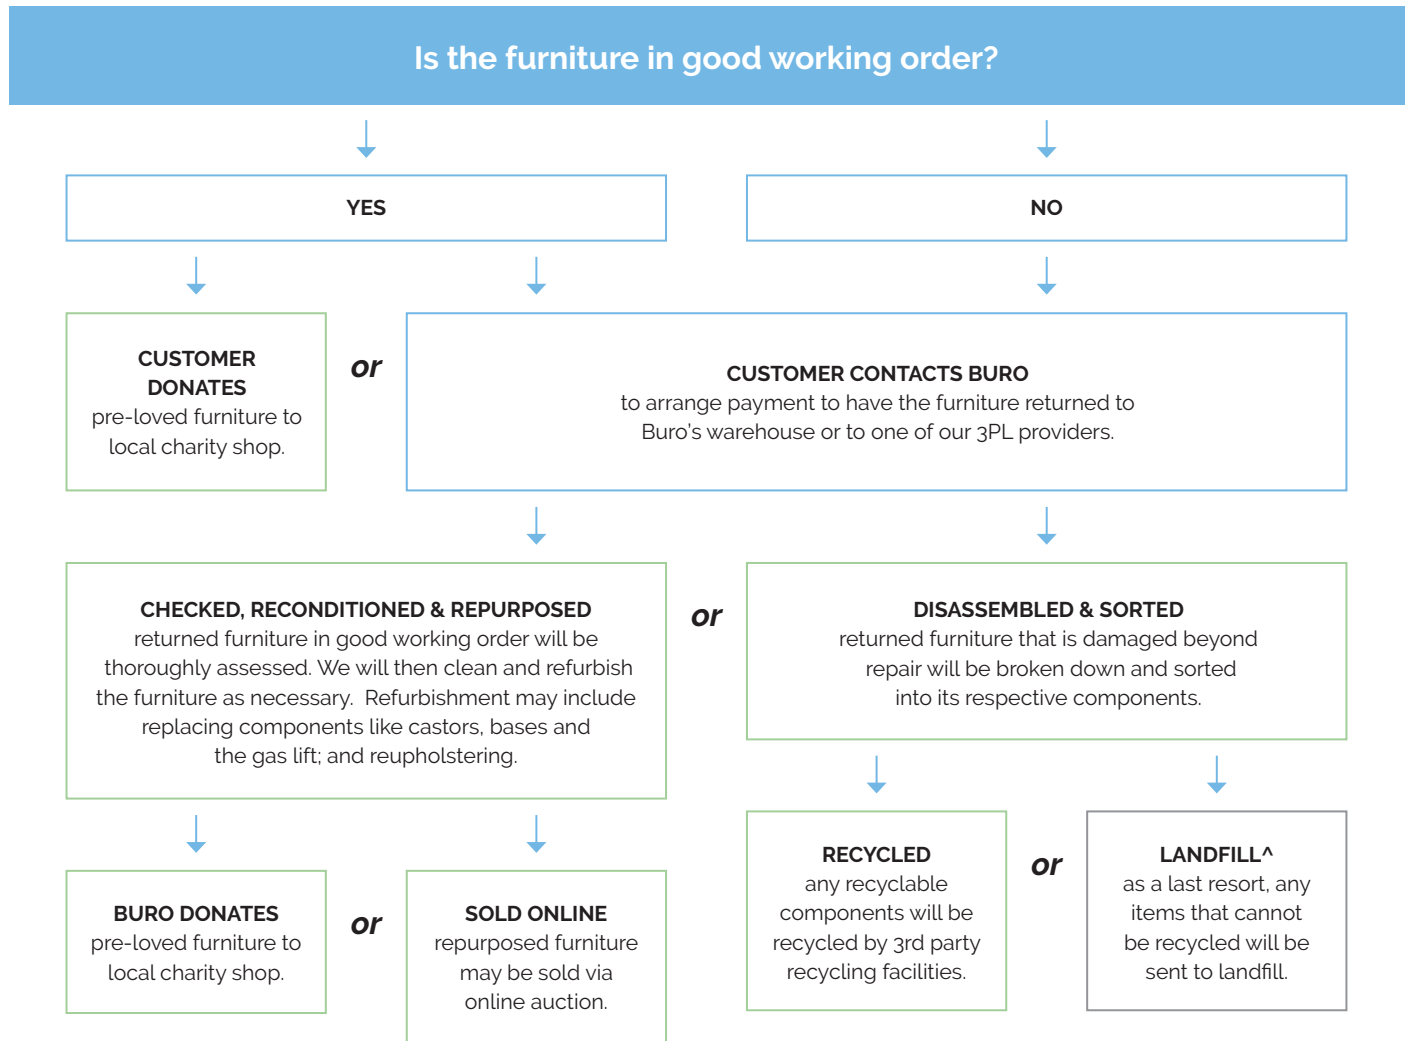

Colours.

Colours

Quality Assurance and Accreditations.

Buro Product Stewardship Programme.

We encourage repurposing and recycling of pre-loved office furniture to reduce our impact on the environment. When a customer has Buro furniture* that they wish to dispose of, we apply the following steps to determine the most appropriate method.