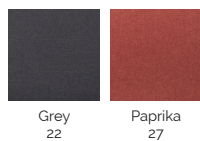

Features.

- Fully upholstered seat, backrest and armrests in grey or paprika
- Strong powdercoated steel frame in matt black or gloss paprika
- No assembly required

Specifications. (mm)

Back	520w / 325h
Seat	520w / 495d
Seat Height	460h
Overall	785w / 690d / 785h

Colours.

Colours