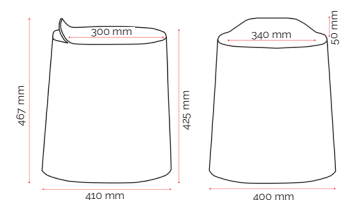

Custom Options.

- Custom colours (indent only)
- Trolley for easy movement of stacked stools (4ZZ111-P81Z1)

Specifications. (mm)

| | |
|-------------|--------------------|
| Overall | 400w / 410d / 467h |
| Back | 50h |
| Seat | 340w / 300d |
| Seat Height | 425h |

Recommended safe stacking height:

- Floor Stacking 14 stools
- Trolley Stacking 14 stools

MOQ: 4 Stools (per colour)

Colours.

Colours ³

Quality Assurance and Accreditations.

¹ 3 Yr Guarantee: Indoor use. ² 1 Yr Guarantee: Outdoor use. Exposure to harsh UV levels puts the aesthetics of the polypropylene materials at risk of colour deterioration. Buro Peekaboo contains stabilisers, however some colour fading may appear. ³ Colours: Same day dispatch. ⁴ Colours: For custom colours, MOQ and ETA's can be supplied on request. **General:** Guarantee conditions apply, please see buroseating.com. For indent purchases (non stock orders) conditions may apply, please see buroseating.com for definitions & conditions. In the interests of product development, Buro reserves the right to alter product specifications & features without notice. **Warning:** Buro Peekaboo is designed for use as a chair - DO NOT use as a step-stool/ladder.