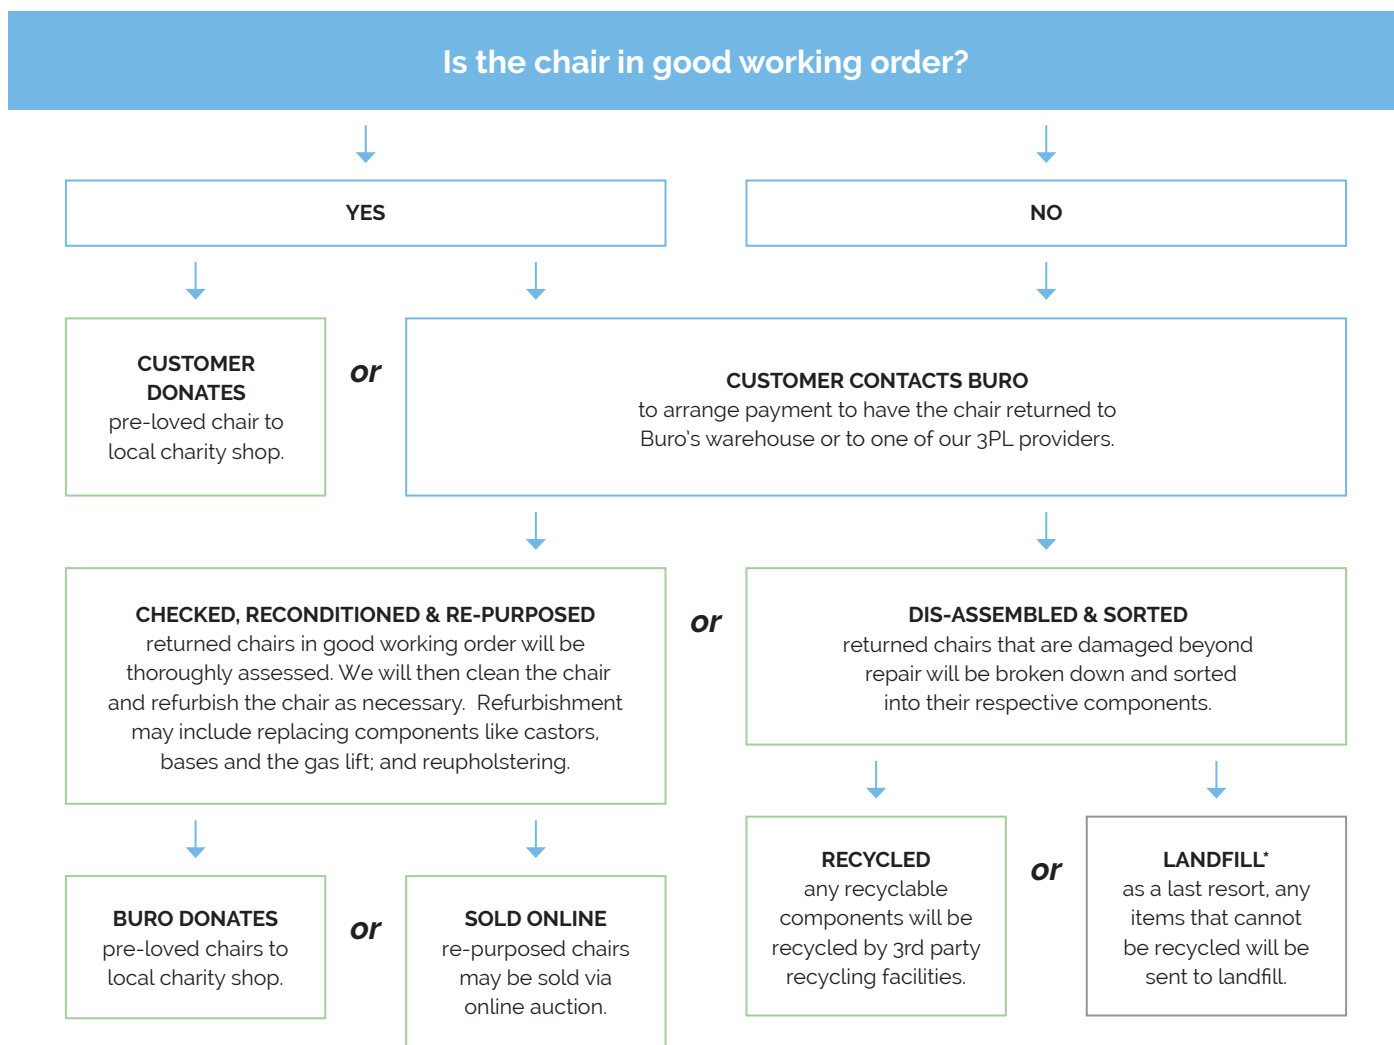

Disposal Recycle Charter.

We encourage re-purposing and recycling of pre-loved chairs to reduce our impact on the environment. When a customer has a chair that they wish to dispose of, we apply the following steps to determine the most appropriate method.

We're working with **Trees That Count** to mitigate our CO₂ footprint over the next 50 years, and help protect New Zealand's threatened biodiversity.

Greening Australia has been restoring Australia's unique landscapes and protecting biodiversity at scale through collaborative, science-based programs for over 40 years. For more information, visit: www.greeningaustralia.org.au.

As a **Sedex member** we are committed to being a responsible business, sourcing responsibly, and improving ethical standards and working conditions within the supply chain.

*Many of our chairs are GREENGUARD certified for safe emission levels. This reduces the environmental impact when sending any components to landfill. For more info, please visit buroseating.com/environmental.