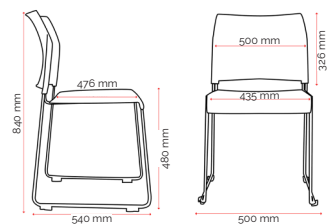

International Standards.

The Buro Maxim Sled Mesh is supported by the following Internationally recognised standards:

- **ANSI/BIFMA x5.1-2017** - General-Purpose Office Chairs

Features.

- Black powder coated sled frame
- Strong recycled polypropylene seat
- Recycled polypropylene and breathable mesh back
- Stackable
- Linkable
- Free trolley with every 35 ordered

Custom Options.

- Additional trolleys can be purchased as required (POA)

Specifications. (mm)

Overall	500w / 540d / 840h
Back	500w / 326h
Seat	435w / 476d
Seat Height	480h

Recommended safe stacking height:

- Floor Stacking: 10 chairs
- Trolley Stacking: 25 chairs

Weight	5.2 kg

Colours.

Polypropylene