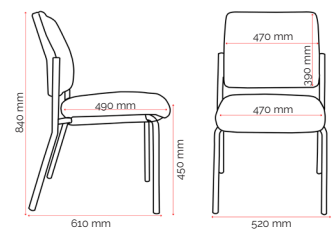

Custom Options.

- With arms
- 40mm Glides for extra seat height (CE1153P)

Specifications. (mm)

Overall	520w / 610d / 840h
Back	470w / 390h
Seat	470w / 490d
Seat Height	450h

*Recommended safe stacking height: 4 chairs

Carton Dimensions.

Width	580
Height	250
Length	980
Weight	11 kg

Upholstery.

SafeTex (Anti-Bacterial)

Quality Assurance and Accreditations.

Buro Product Stewardship Programme.

We encourage repurposing and recycling of pre-loved office furniture to reduce our impact on the environment. When a customer has Buro furniture* that they wish to dispose of, we apply the following steps to determine the most appropriate method.