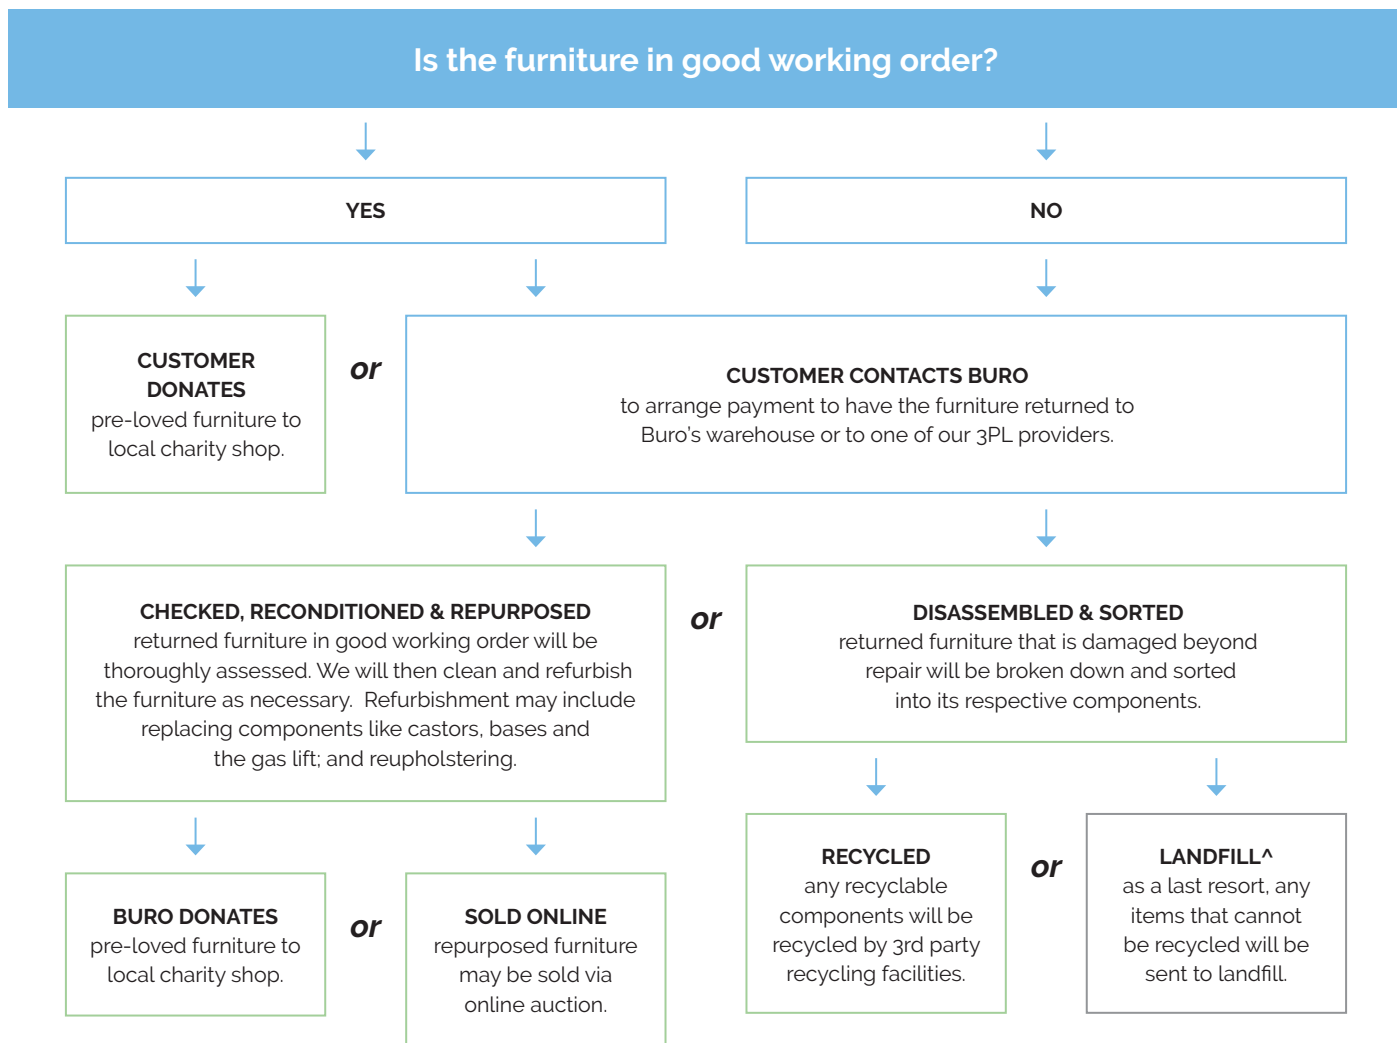

Carton Dimensions.

Width	580
Height	250
Length	980
Weight	11 kg

Upholstery.

SafeTex (Anti-Bacterial)

Quality Assurance and Accreditations.

Buro Product Stewardship Programme.

We encourage repurposing and recycling of pre-loved office furniture to reduce our impact on the environment. When a customer has Buro furniture* that they wish to dispose of, we apply the following steps to determine the most appropriate method.