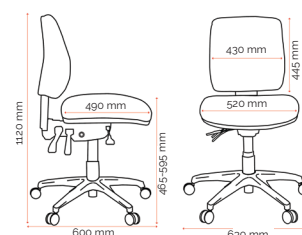

International Standards

The Buro Roma 3L chair is supported by the following Internationally recognised standards:

- **AFRDI Level 6** Severe Commercial Certification
- **GREENGUARD** certification
- Test to Australian/ New Zealand Standard **AS/ NZS 4438:1997** Height Adjustable Swivel Chair
- Endorsed by the Australian Physiotherapy Association

Features

- Buro SafeTex Anti-Bacterial upholstery
- Fully upholstered back
- Ratchet height adjustable back/lumbar
- Independently adjustable seat angle – free floating or lockable
- Independently adjustable back rest angle – free floating or lockable
- Seat slide mechanism
- 130 x 48mm gas lift
- Polyurethane moulded foam
- Nylon base
- 60mm twin wheel castors

Custom Options.

- Height and width adjustable arms (180-2)
- Polished aluminium base (PC068)
- Soft PU castors (CE1121P)
- Small Seat 480w x 470d (mm) (B74612F)

Specifications (mm)

Overall	630w / 600d / 1120h
Back	430w / 445h
Seat	520w / 490d
Seat Height	465-595h
Seat Depth	410-460d

Carton Dimensions.

Width	640
Height	390
Length	640
Weight	20.3 kg

Upholstery

SafeTex (Anti-Bacterial)