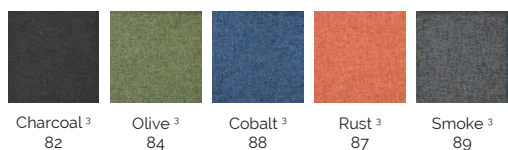

International Standards

The Buro Roma 3L chair is supported by the following Internationally recognised standards:

- **AFRDI Level 6** Severe Commercial Certification
- **GREENGUARD** certification
- Test to Australian/ New Zealand Standard **AS/ NZS 4438:1997** Height Adjustable Swivel Chair
- Endorsed by the Australian Physiotherapy Association

Features

- Buro SafeTex Anti-Bacterial upholstery
- Fully upholstered back
- Ratchet height adjustable back/lumbar
- Independently adjustable seat angle – free floating or lockable
- Independently adjustable back rest angle – free floating or lockable
- Seat slide mechanism
- 130 x 48mm gas lift
- Polyurethane moulded foam
- Nylon base
- 60mm twin wheel castors

Custom Options.

- Height and width adjustable arms (180-2)
- Polished aluminium base (PC068)
- Soft PU castors (CE1121P)
- Small Seat 480w x 470d (mm) (B74612F)

Specifications (mm)

Overall	630w / 600d / 1120h
Back	430w / 445h
Seat	520w / 490d
Seat Height	465-595h
Seat Depth	410-460d

Carton Dimensions.

Width	640
Height	390
Length	640
Weight	20.3 kg

Upholstery

SafeTex (Anti-Bacterial)