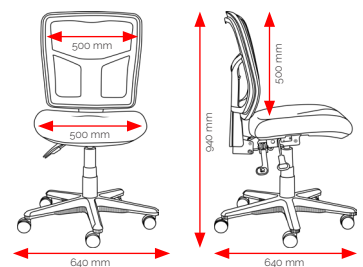

Features.

- Mesh backrest
- Ratchet height adjustable back
- Synchronised seat and back tilt
- Adjustable seat height

Specifications. (mm)

Overall	640w / 640d / 940h
Back	500w / 500h
Seat	500w / 470d
Seat Height	440-570h

Carton Dimensions.

Width	635
Height	335
Length	635
Weight	17 kg

Custom Options.

- Height adjustable arms (180-2)

Upholstery.

Dove

Black
5806
(M3)

Quality Assurance and Accreditations.