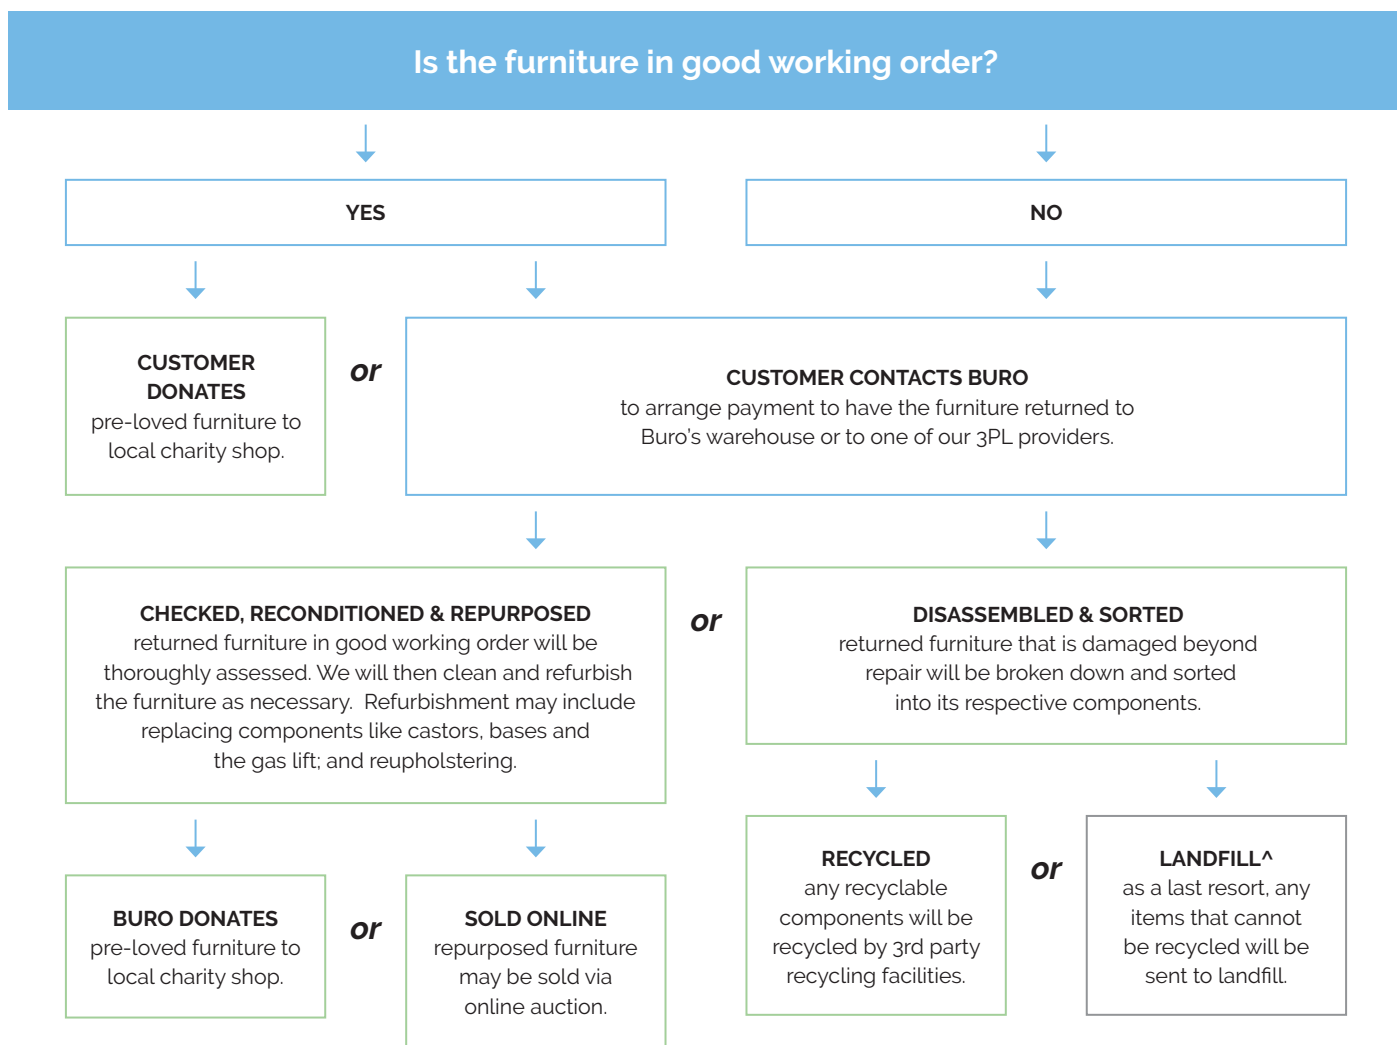

Buro Product Stewardship Programme.

We encourage repurposing and recycling of pre-loved office furniture to reduce our impact on the environment. When a customer has Buro furniture* that they wish to dispose of, we apply the following steps to determine the most appropriate method.