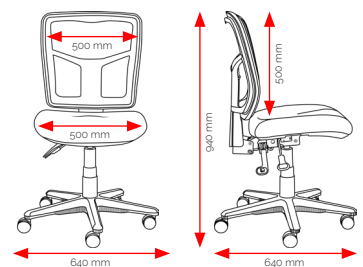

Features.

- Mesh backrest
- Ratchet height adjustable back
- Synchronised seat and back tilt
- Adjustable seat height

Custom Options.

- Height adjustable arms (180-2)

Specifications. (mm)

Overall	640w / 640d / 940h
Back	500w / 500h
Seat	500w / 470d
Seat Height	440-570h

Carton Dimensions.

Width	635
Height	335
Length	635
Weight	17 kg

Upholstery.

Dove

Black
5806
(M3)

Quality Assurance and Accreditations.

Buro Product Stewardship Programme.

We encourage repurposing and recycling of pre-loved office furniture to reduce our impact on the environment. When a customer has Buro furniture* that they wish to dispose of, we apply the following steps to determine the most appropriate method.