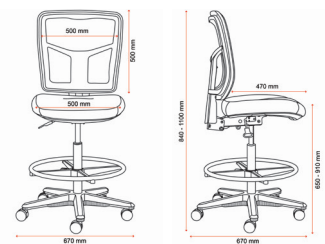

Features.

- Mesh backrest
- Black powdercoated footring
- Ratchet height adjustable back
- Adjustable seat height
- 270mm architectural gas lift (111-6)

Custom Options.

- Height adjustable arms (180-2)
- 200mm gas lift (111-5)

Specifications. (mm)

Overall	670w / 670d / 1100h
Back	500w / 500h
Seat	500w / 470d
Seat Height	650 - 910h

Carton Dimensions.

Width	670
Height	355
Length	650
Weight	18 kg

Upholstery.

Dove

Black
5806
(M3)