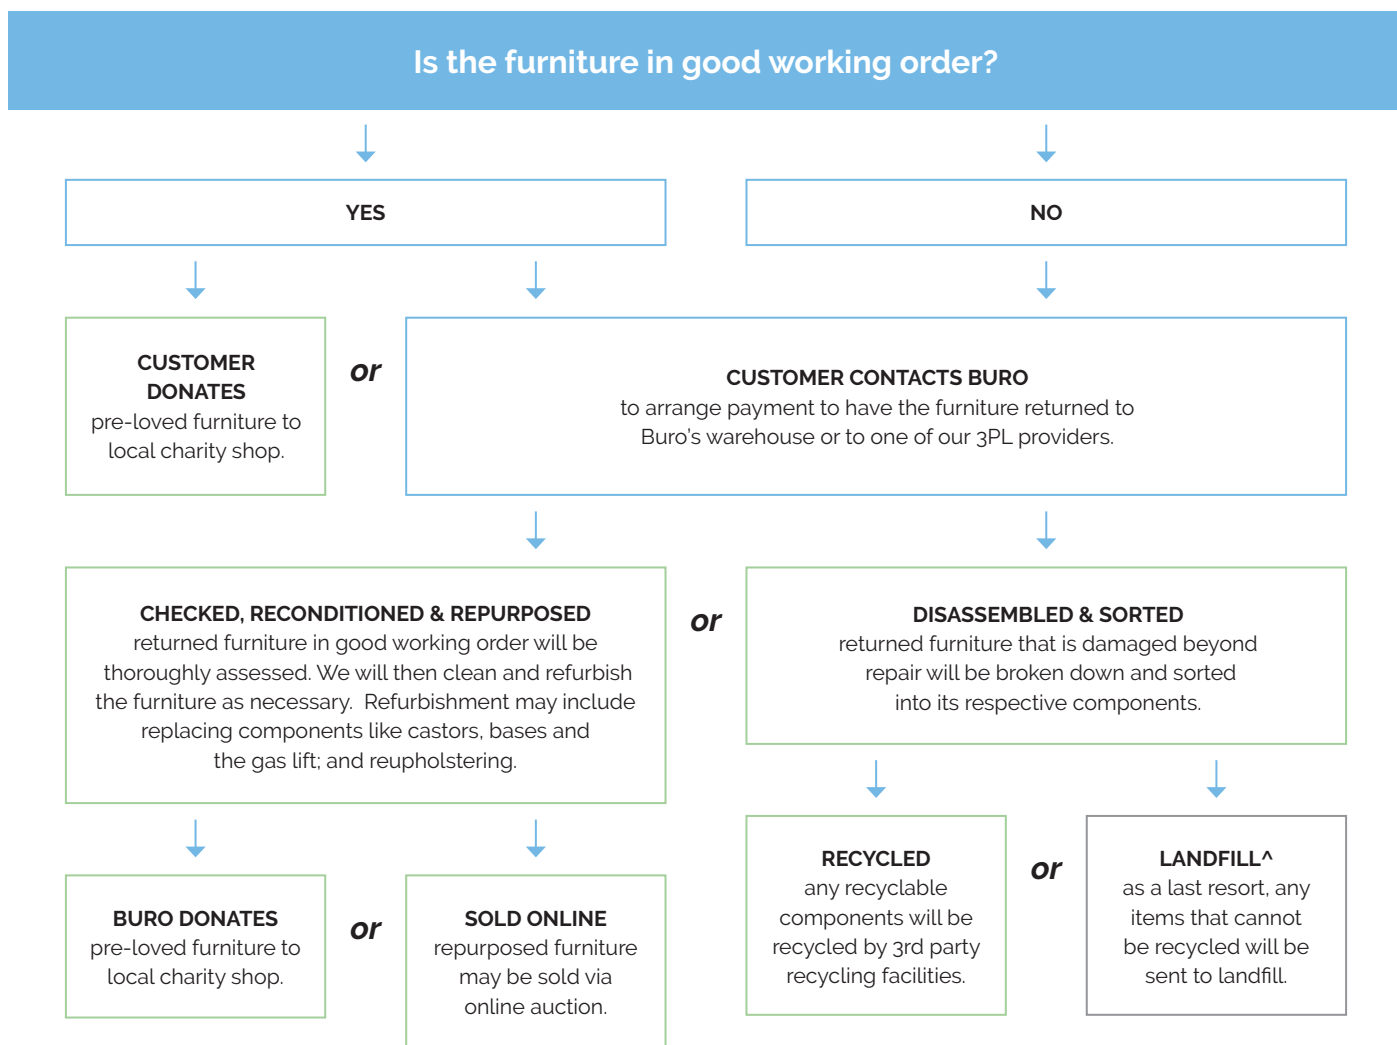

Quality Assurance and Accreditations.

Buro Product Stewardship Programme.

We encourage repurposing and recycling of pre-loved office furniture to reduce our impact on the environment. When a customer has Buro furniture* that they wish to dispose of, we apply the following steps to determine the most appropriate method.