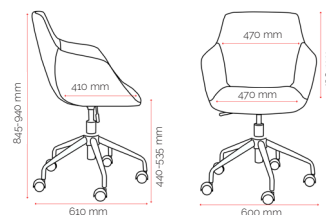

Key Features & Benefits.

126-22 Haze

Side view

Back angle view

COSY CONTOURS

A modern tub chair design with generous seat width and depth for optimal comfort.

ADJUSTABLE SEAT HEIGHT

Gas lift adjustable seat height to suit a wide variety of users.

Specifications. (mm)

Overall	600w / 610d / 845h
Back	470w / 420h
Seat	470w / 410d
Seat Height	440-535h
Arm	fixed

Carton Dimensions.

Width	340
Height	590
Length	710
Weight	10 kg

Upholstery.

Fabric

Light Grey
F310 (22)