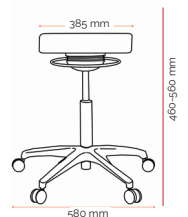

Features.

- 360° seat tilt to promote 'active sitting'
- Choice of glides or 50mm castors in the box
- Adjustable seat height

Specifications. (mm)

Overall	580w / 580d / 460h
Seat	385dia
Seat Height	460-560h

Carton Dimensions.

Width	550
Height	200
Length	520
Weight	6.5 kg

Upholstery.

PU

Black²
PU3

Quality Assurance and Accreditations.

Buro Product Stewardship Programme.

We encourage repurposing and recycling of pre-loved office furniture to reduce our impact on the environment. When a customer has Buro furniture* that they wish to dispose of, we apply the following steps to determine the most appropriate method.