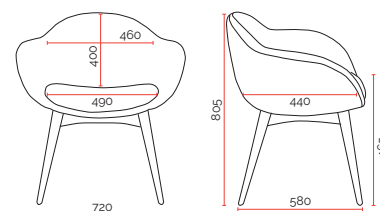

- **GREENGUARD Gold** certification²
- Tested to **ANSI/BIFMA x5.1-2011** General-Purpose Office Chair²

Fabric Meterage. (m)

1.5m wide

Searl	2.0 (one colour)
	1.5 (shell)
	0.6 (seat pad)

Features.

- High density soft pile foam (meets CAL 117 Section A Part I & Section D Part II)
- Hard wearing Keylargo, Ash upholstery
- Two strong base options: 4 Leg Wood base or B23 Stainless Steel 4 Star Base (fixed or swivel)
- Full 5 year guarantee (excluding upholstery)
- Assembly required

Custom Options.

- Customer specified fabrics³

Specifications. (mm)

Back	460w / 400h
Seat	490w / 440d
Seat Height	465h (Wood Base) 450h (B23 4 Star Base)
Overall	720w / 580d / 805h (Wood Base) 720w / 580d / 790h (B23 4 Star Base)