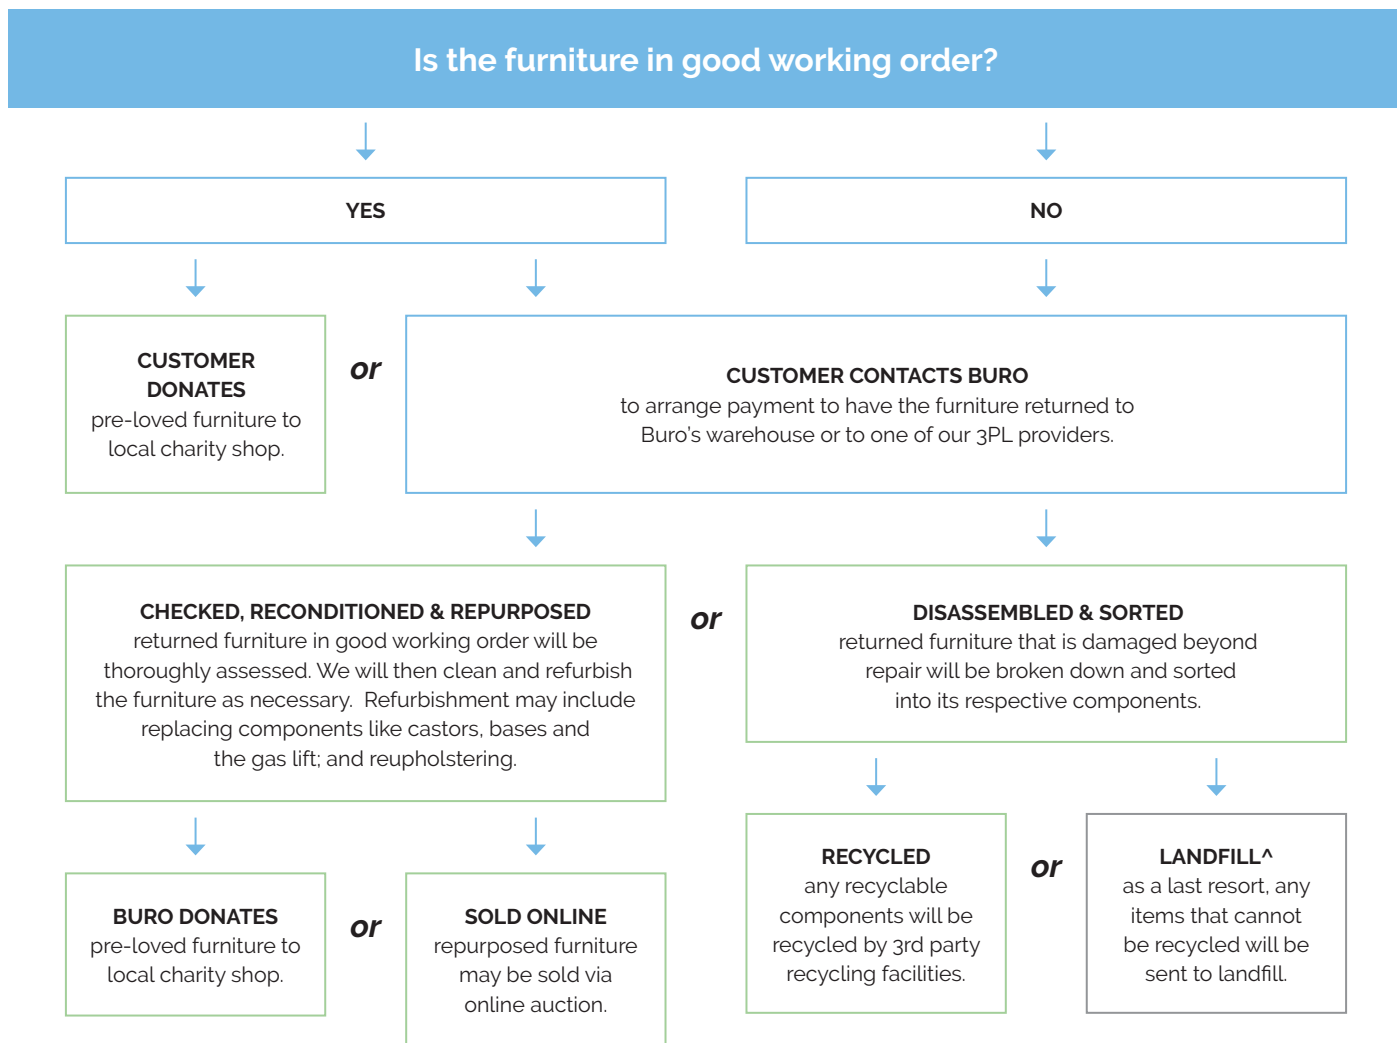

Quality Assurance and Accreditations.

Buro Product Stewardship Programme.

We encourage repurposing and recycling of pre-loved office furniture to reduce our impact on the environment. When a customer has Buro furniture* that they wish to dispose of, we apply the following steps to determine the most appropriate method.