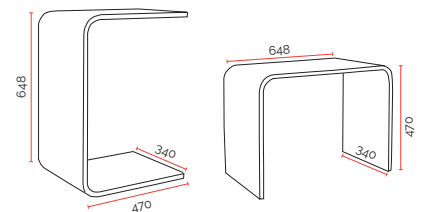

## Specifications. (mm)

**Overall Upright Table** 340w / 470d / 648h  
**Overall Occasional Table** 648w / 340d / 470h