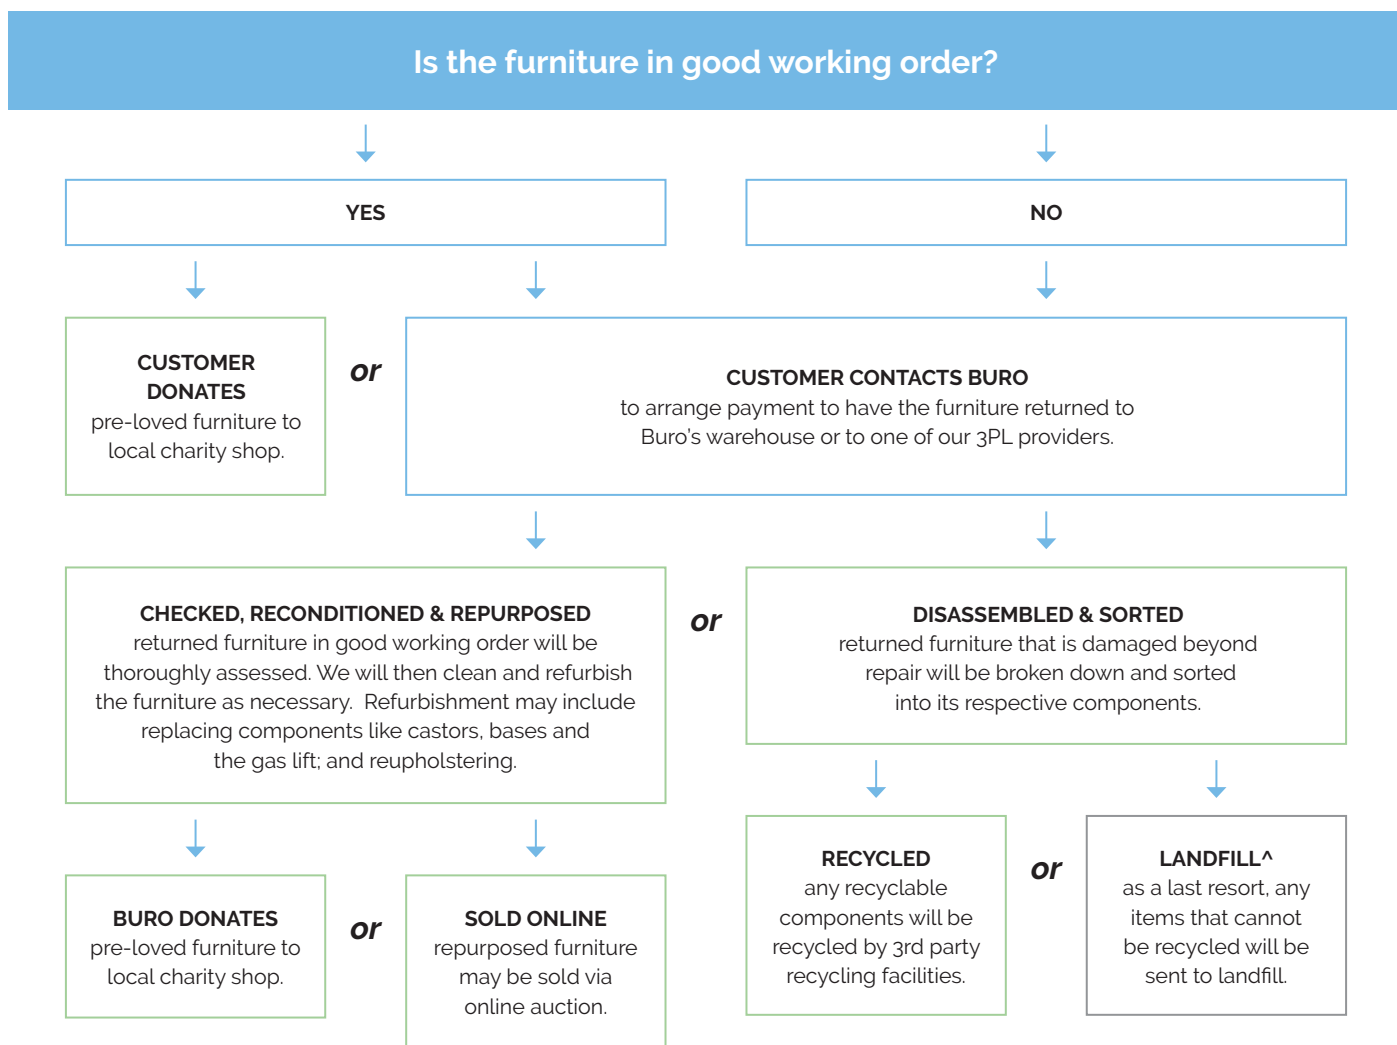

Colours.

Quality Assurance and Accreditations.

Buro Product Stewardship Programme.

We encourage repurposing and recycling of pre-loved office furniture to reduce our impact on the environment. When a customer has Buro furniture* that they wish to dispose of, we apply the following steps to determine the most appropriate method.