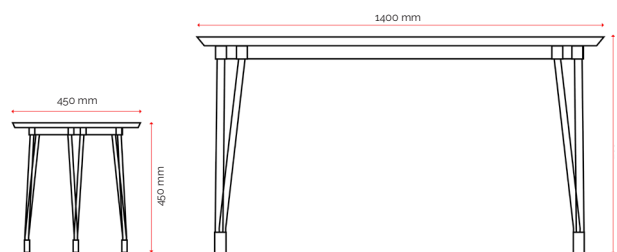

Colours.

Quality Assurance and Accreditations.