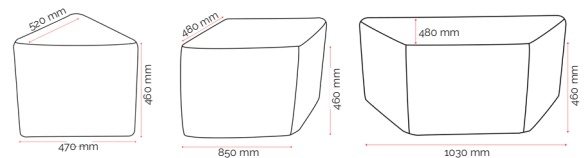

Specifications. (mm)

Triangle	470w / 520d / 460h
Parallelogram	850w / 480d / 460h
Trapezoid	1030w / 480d / 460h

Carton Dimensions.

Triangle	Width	540	Trapezoid	Width	1040
	Height	490		Height	490
	Length	500		Length	500
	Weight	8.3 kg		Weight	9.4 kg

Parallelogram	Width	750
	Height	490
	Length	500
	Weight	8 kg

Upholstery.

LAR

Light Grey ² 166-16 (395-A)	Grey ² 166-18 (395-B)	Charcoal ² 166-19 (395-C)
--	--	--

Quality Assurance and Accreditations.

Buro Product Stewardship Programme.