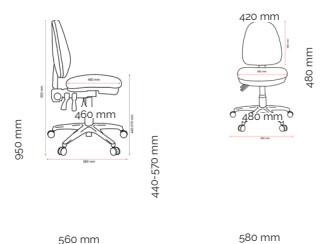

International Standards.

The Buro Verve High Back is supported by the following Internationally recognised standards:

- **AFRDI Level 6** Severe Commercial Certification
- **GREENGUARD** certification
- Meets Australian/ New Zealand Standard **AS/NZS 4438:1997** - Height Adjustable Swivel Chairs

Features.

- Adjustable seat height
- Height adjustable back/lumbar
- Independently adjustable seat tilt - free floating or lockable
- Independently adjustable back tilt - free floating or lockable
- High density polyurethane moulded foam
- 60mm Castors

Custom Options.

- Soft PU castors (PC016)⁷
- Polished aluminium base (PC068)⁷
- Height and width adjustable arms (180-1)
- Customer specified fabric⁶

Specifications. (mm)

Overall	580w / 560d / 950h
Back	420w / 480h
Seat	480w / 460d
Seat Height	440-570h

Carton Dimensions.

Width	660
Height	350
Length	650
Weight	15.5 kg

Upholstery.

Jett Custom⁶

Dark Blue⁵ FY61	Black⁴ FY63	Custom Upholstery Available

Quality Assurance and Accreditations.

10 YEAR GUARANTEE	2 YEAR JETT FABRIC GUARANTEE	S SUPERIOR GAS LIFT LIFETIME GUARANTEE	8+ IHRS1 BURO INDICATIVE DAILY SITTING	140 (KG) BURO GUARANTEED USER WEIGHT	AFRDI LEVEL 6 CERTIFICATION	GREENGUARD PRODUCT USES LOW VOC COMPONENTS - 100% GREEN SCREENED	ISO 9001 FACTORY CERTIFIED QUALITY	ISO 14001 FACTORY CERTIFIED ENVIRONMENT
1	2				3			

¹10 Yr Guarantee: Excludes upholstery. ²2 Yr Jett Fabric Guarantee: Conditions apply, see buroseating.com. ³AFRDI Standard AFRDI Level 6 - Severe Commercial Certification. Without arms model only. ⁴Fabric: Same day dispatch. ⁵Fabric: 7-14 working day lead time. ⁶Fabric: For custom fabric ETA's can be supplied on request. ⁷Extended lead times apply (components not necessarily AFRDI 142 certified). **General:** Guarantee conditions apply, please see buroseating.com. For indent purchases (non stock orders) conditions may apply, please see buroseating.com for definitions & conditions. In the interests of product development, Buro reserves the right to alter product specifications & features without notice.