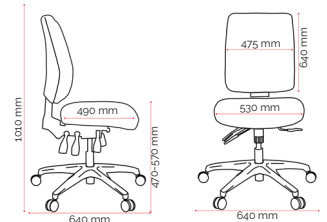

Custom Options.

- Height & width adjustable arms (187-1)
- Entire range of Sustainable Living Fabrics available

Specifications. (mm)

Overall	640w / 640d / 1010h
Back	475w / 640h
Seat	530w / 490d
Seat Height	470-570h
Seat Depth Range*	445-495d

Carton Dimensions.

Width	650
Height	740
Length	450
Weight	26 kg

Upholstery.

- Renegade Range

Black³
23
(Deserter)

Teal³
28
(Ranger)

Sustainable Living Fabrics⁴

Custom Upholstery Available