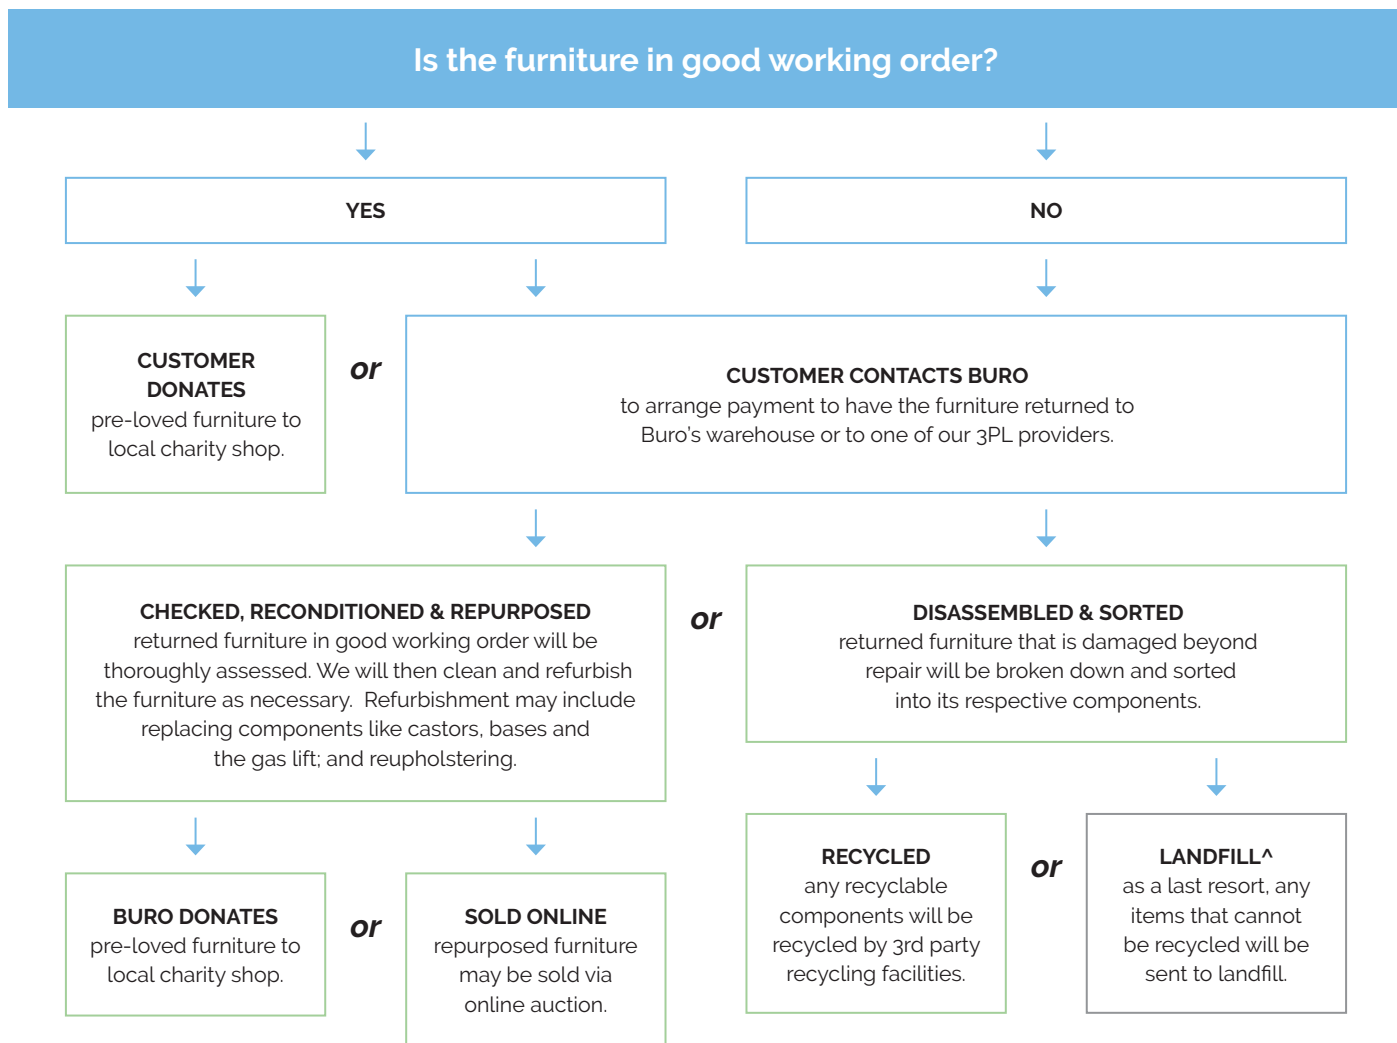

- Floor Stacking 14 stools
- Trolley Stacking 14 stools

Colours.

Colours ³

Quality Assurance and Accreditations.

¹ 3 Yr Guarantee: Indoor use. ² 1 Yr Guarantee: Outdoor use. Exposure to harsh UV levels puts the aesthetics of the polypropylene materials at risk of colour deterioration. Buro Peekaboo contains stabilisers, however some colour fading may appear. ³ Colours: Same day dispatch. ⁴ Colours: For custom colours, MOQ and ETA's can be supplied on request. **General:** Guarantee conditions apply, please see buroseating.com. For indent purchases (non stock orders) conditions may apply, please see buroseating.com for definitions & conditions. In the interests of product development, Buro reserves the right to alter product specifications & features without notice. **Warning:** Buro Peekaboo is designed for use as a chair - DO NOT use as a step-stool/ladder.

Buro Product Stewardship Programme.

We encourage repurposing and recycling of pre-loved office furniture to reduce our impact on the environment. When a customer has Buro furniture* that they wish to dispose of, we apply the following steps to determine the most appropriate method.