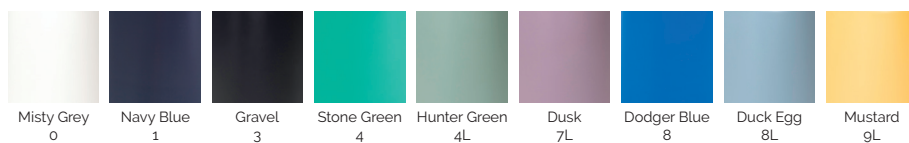

International Awards.

The Buro Peekaboo stool has achieved the following award:

- **iF DESIGN** Award 2020

Features.

- Solid and lightweight design
- Stackable
- Open backrest design for easy handling
- Suitable for both indoor and outdoor use²
- 100% Recyclable

Custom Options.

- Custom colours (indent only)
- Trolley for easy movement of stacked stools (4ZZ111-P81Z1)

Specifications. (mm)

Overall	400w / 410d / 467h
Back	50h
Seat	340w / 300d
Seat Height	425h

Recommended safe stacking height:

- Floor Stacking 14 stools
- Trolley Stacking 14 stools

Colours.

Colours ³