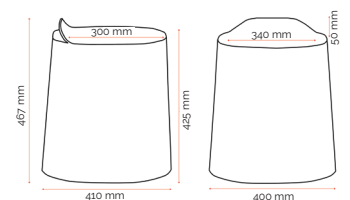

International Awards.

The Buro Peekaboo stool has achieved the following award:

- **iF DESIGN** Award 2020

Features.

- Solid and lightweight design
- Stackable
- Open backrest design for easy handling
- Suitable for both indoor and outdoor use²
- 100% Recyclable

Custom Options.

- Custom colours (indent only)
- Trolley for easy movement of stacked stools (4ZZ111-P81Z1)

Specifications. (mm)

Overall	400w / 410d / 467h
Back	50h
Seat	340w / 300d
Seat Height	425h

Recommended safe stacking height:

- Floor Stacking 14 stools
- Trolley Stacking 14 stools

Colours.

Colours ³