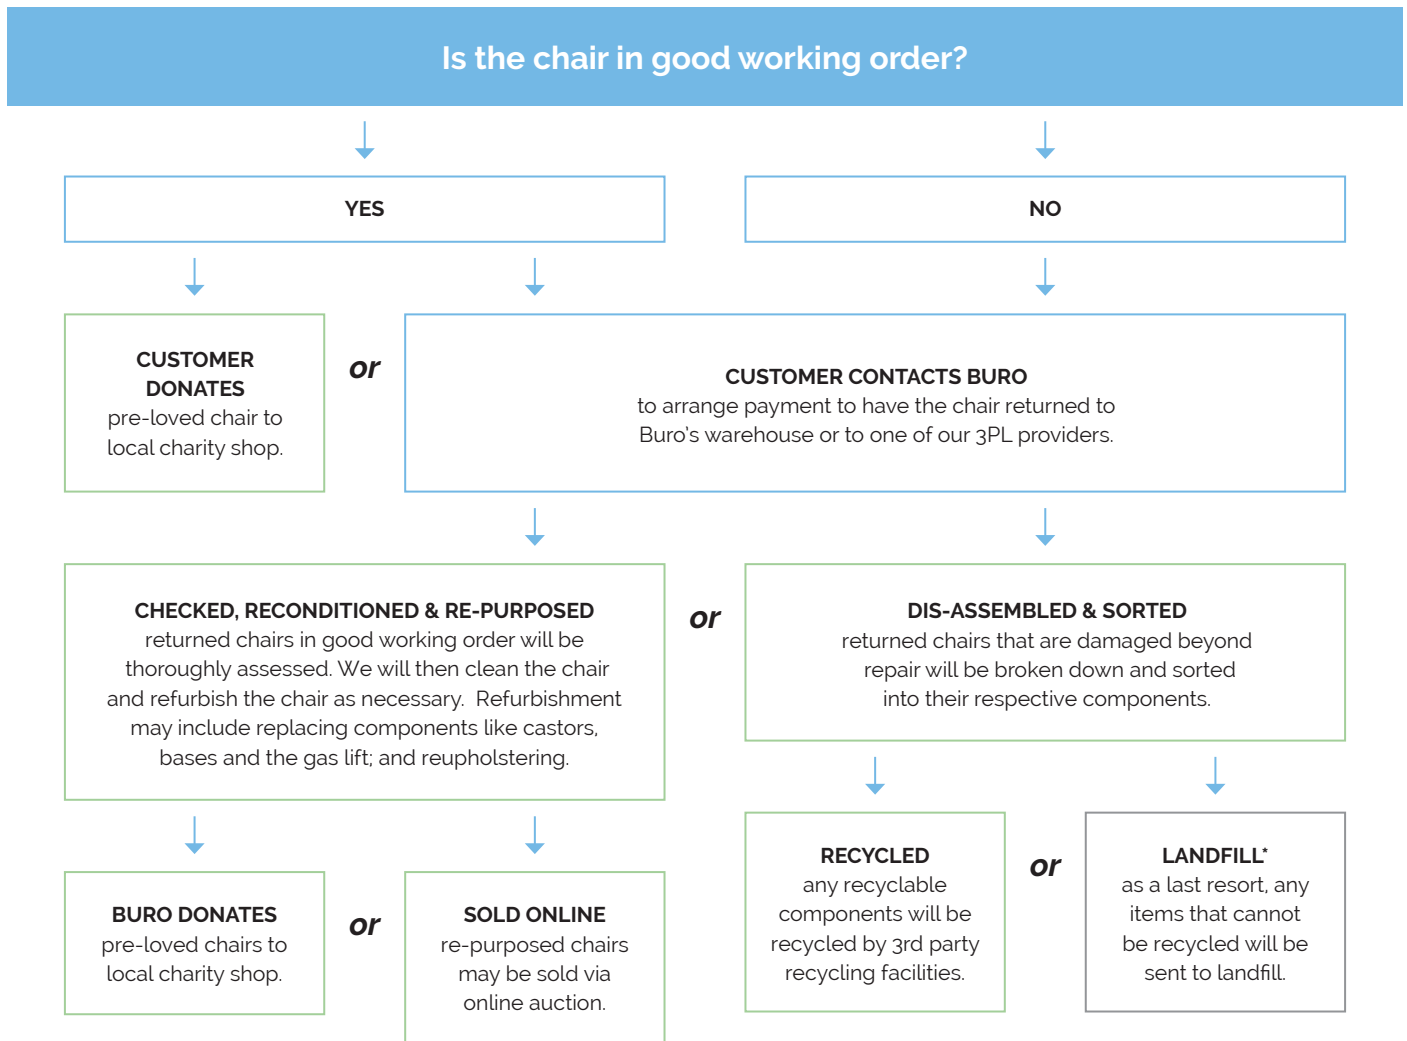

Black²
V3

Quality Assurance and Accreditations.

Disposal Recycle Charter.

We encourage re-purposing and recycling of pre-loved chairs to reduce our impact on the environment. When a customer has a chair that they wish to dispose of, we apply the following steps to determine the most appropriate method.