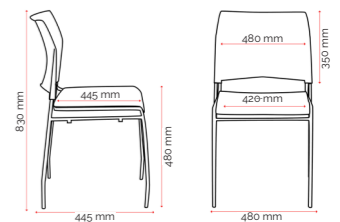

Buro Maxim.

Comfortable and versatile.

A stylish versatile linkable visitor chair. The Buro Maxim chair, with a four leg frame is an all purpose, robust stacker chair ideal for use in a variety of applications including conference, meeting room or educational seating. The upholstered foam seat pad provides superior user comfort.

Key Features & Benefits.

- 560-3-3 Maxim 4 Leg
- 560C-3-3 Maxim 4 Leg with Castors

VINYL SEAT
Comfortable and easy to clean vinyl seat.

STACKABLE
Stackable to save space when not in use.

International Standards.

The Buro Maxim is supported by the following Internationally recognised standards:

- ANSI/BIFMA x5.1-2011 - General-Purpose Office Chairs

Features.

- Stackable
- Upholstered black vinyl seat
- Strong polypropylene back
- Quality black powder coated frame
- Free trolley with every 35 ordered

Custom Options.

- Silver powder coated tubular frame³
- Customer specified fabric (seat only)³
- Colour options available³

Specifications. (mm)

Overall	480w / 445d / 830h
Back	480w / 350h
Seat	420w / 445d
Seat Height	480h

Recommended safe stacking height:

- Floor Stacking: 10 chairs
- Trolley Stacking: 25 chairs

Weight	5.3 kg (5.6kg with castors)

Upholstery.

Polypropylene

Vinyl (Seat) Custom³

Quality Assurance and Accreditations.