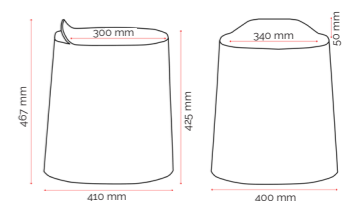

Colours.

Colours ³