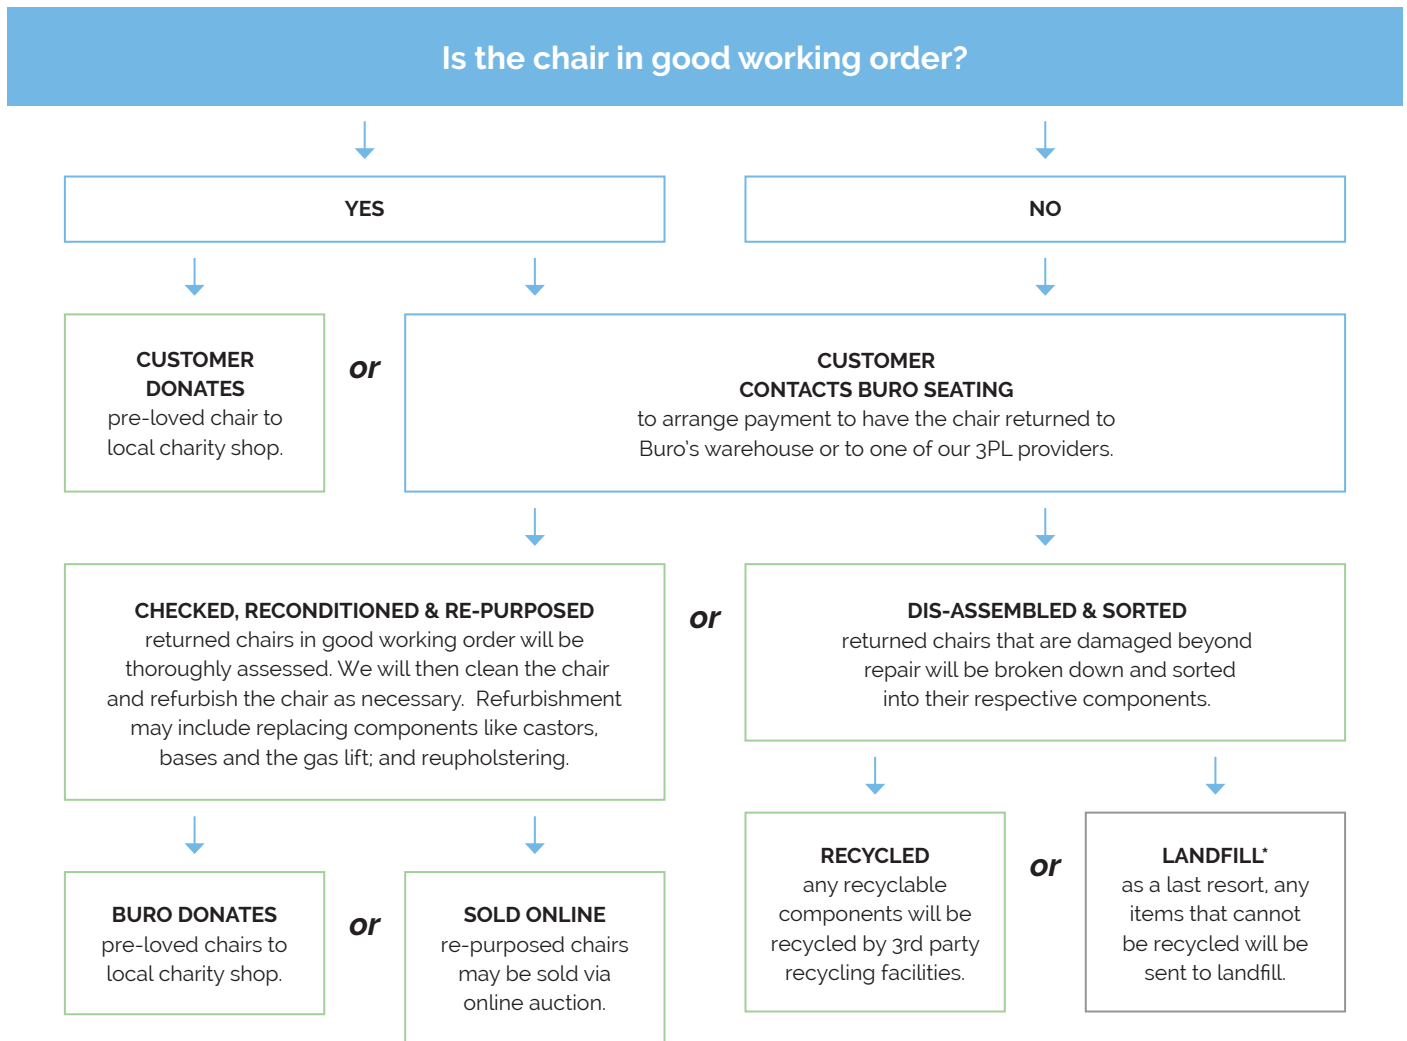

Disposal Recycle Charter.

We encourage re-purposing and recycling of pre-loved chairs to reduce our impact on the environment. When a customer has a chair that they wish to dispose of, we apply the following steps to determine the most appropriate method.

We're working with **Trees That Count** to mitigate our CO₂ footprint over the next 50 years, and help protect New Zealand's threatened biodiversity.