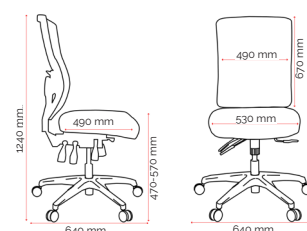

International Standards

The Buro Tidal Mesh Back is supported by the following Internationally recognised standards:

- **AFRDI Level 6** Severe Commercial Certification
- **GREENGUARD** certification
- Test to **Australian/New Zealand Standard AS/NZS 4438:1997**
- Height Adjustable swivel chairs

Features

- Official Australian Made product
- Sustainable Living Fabrics - GECA Certified / Carbon Neutral
- Independently adjustable tilt tension
- Adjustable seat height
- Ratchet height adjustable back
- Independently adjustable seat tilt - free floating or lockable
- Independently adjustable back tilt - free floating or lockable
- Depth adjustable seat slide
- High density moulded foam
- 5 star black nylon base
- 60mm nylon castors

Custom Options.

- Height & width adjustable arms 187-1(B)²
- Entire range of Sustainable Living Fabrics available

Specifications (mm)

Overall	640w / 640d / 1240h
Back	490w / 670h
Seat	530w / 490d
Seat Height	470-570h
Seat Depth Range*	460-510d

Carton Dimensions.

Width	650
Height	840
Length	450
Weight	26 kg

Upholstery

Sustainable Living Fabrics
- Renegade Range

Sustainable
Living Fabrics⁵

Custom
Upholstery
Available