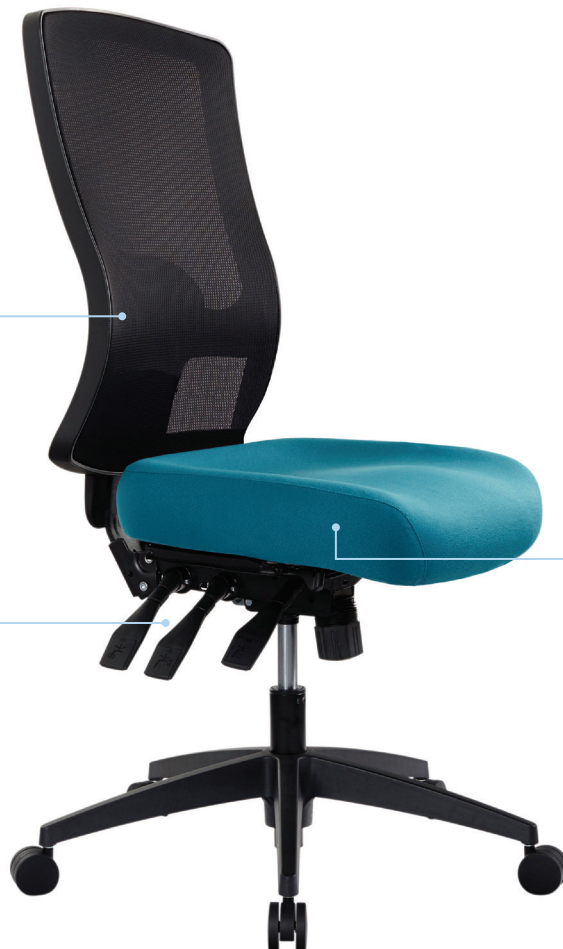

## Proudly Australian Made

With a high density moulded foam seat and back, the Buro Tidal Mesh Back is a comfortable office chair. Meeting strict Australian manufacturing and quality standards, Buro Tidal is an Officially Licensed Australian Made product and features upholstery from Sustainable Living Fabrics that are GECA certified and Carbon Neutral. The ergonomic chair is highly adjustable, allowing for a fully customisable seating position for all users.

### Key Features & Benefits

**244** Mesh Back  
**244A** Mesh Back with arms

WITH ARMS

#### ADJUSTABLE BACK

Ratchet height adjustable back to ensure lumbar support.

#### ROBUST 3 LEVER MECHANISM WITH TILT TENSION

The adaptable mechanism allows for independent ergonomic adjustments.