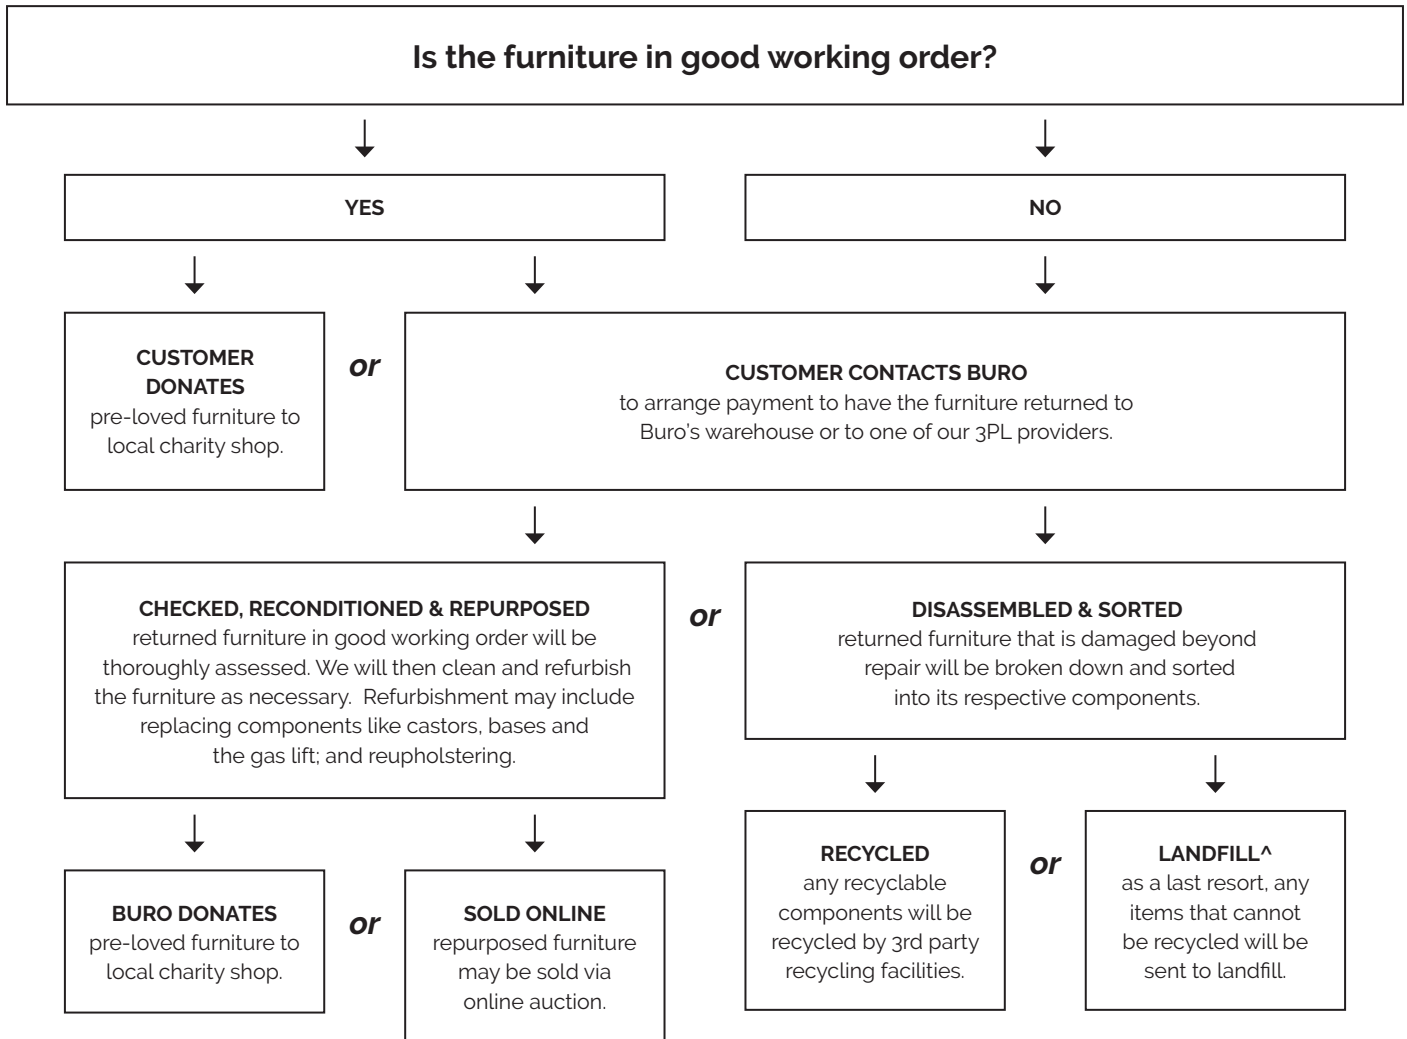

Buro Product Stewardship Programme

We encourage repurposing and recycling of pre-loved office furniture to reduce our impact on the environment. When a customer has Buro furniture* that they wish to dispose of, we apply the following steps to determine the most appropriate method.

To mitigate our CO2 footprint over the next 50 years, we're working with **Trees That Count**, a conservation charity dedicated to planting native trees.

By funding the planting of native trees, we're supporting efforts to increase biodiversity across New Zealand.

Buro proudly support **Greening Australia**.

Greening Australia has been restoring Australia's unique landscapes and protecting biodiversity at scale through collaborative, science-based programs for over 40 years.
www.greeningaustralia.org.au.

As a **Sedex member** we are committed to being a responsible business, sourcing responsibly, and improving ethical standards and working conditions within the supply chain.

*Qualifying furniture must be Buro branded product (Buro Seating, Konfurb, Mondo), or a partner exclusive brand. ^Many of our products are GREENGUARD certified for safe emission levels. This reduces the environmental impact when sending any components to landfill.