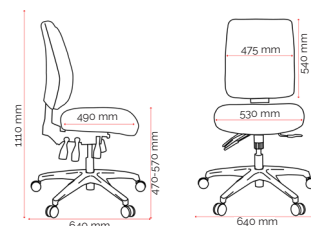

International Standards

The Buro Tidal Mid Back is supported by the following Internationally recognised standards:

- **AFRDI Level 6** Severe Commercial Certification
- **GREENGUARD** certification
- Test to **Australian/New Zealand Standard AS/NZS 4438:1997**
- Height Adjustable swivel chairs

Features

- Official Australian Made product
- Sustainable Living Fabrics - GECA Certified / Carbon Neutral
- Independently adjustable tilt tension
- Adjustable seat height
- Ratchet height adjustable back
- Independently adjustable seat tilt - free floating or lockable
- Independently adjustable back tilt - free floating or lockable
- Depth adjustable seat slide
- High density moulded foam
- 5 star black nylon base
- 60mm nylon castors

Custom Options.

- Height & width adjustable arms 187-1(B)²
- Entire range of Sustainable Living Fabrics available

Specifications (mm)

Overall	640w / 640d / 1110h
Back	475w / 540h
Seat	530w / 490d
Seat Height	470-570h
Seat Depth Range*	460-510d

Carton Dimensions.

Width	650
Height	740
Length	450
Weight	26 kg

Upholstery

Sustainable Living Fabrics - Renegade Range

Sustainable Living Fabrics⁴

Custom Upholstery Available