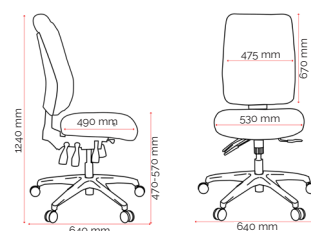

International Standards

The Buro Tidal High Back is supported by the following Internationally recognised standards:

- **AFRDI Level 6** Severe Commercial Certification
- **GREENGUARD** certification
- Test to **Australian/New Zealand Standard AS/NZS 4438:1997**
- Height Adjustable swivel chairs

Features

- Official Australian Made product
- Sustainable Living Fabrics - GECA Certified / Carbon Neutral
- Independently adjustable tilt tension
- Adjustable seat height
- Ratchet height adjustable back
- Independently adjustable seat tilt - free floating or lockable
- Independently adjustable back tilt - free floating or lockable
- Depth adjustable seat slide
- High density moulded foam
- 5 star black nylon base
- 60mm nylon castors

Custom Options.

- Height & width adjustable arms 187-1(B)²
- Entire range of Sustainable Living Fabrics available

Specifications (mm)

Overall	640w / 640d / 1240h
Back	475w / 670h
Seat	530w / 490d
Seat Height	470-570h
Seat Depth Range*	460-510d

Carton Dimensions.

Width	650
Height	850
Length	45
Weight	26 kg

Upholstery

Sustainable Living Fabrics
- Renegade Range

Sustainable Living Fabrics⁵

Custom Upholstery Available