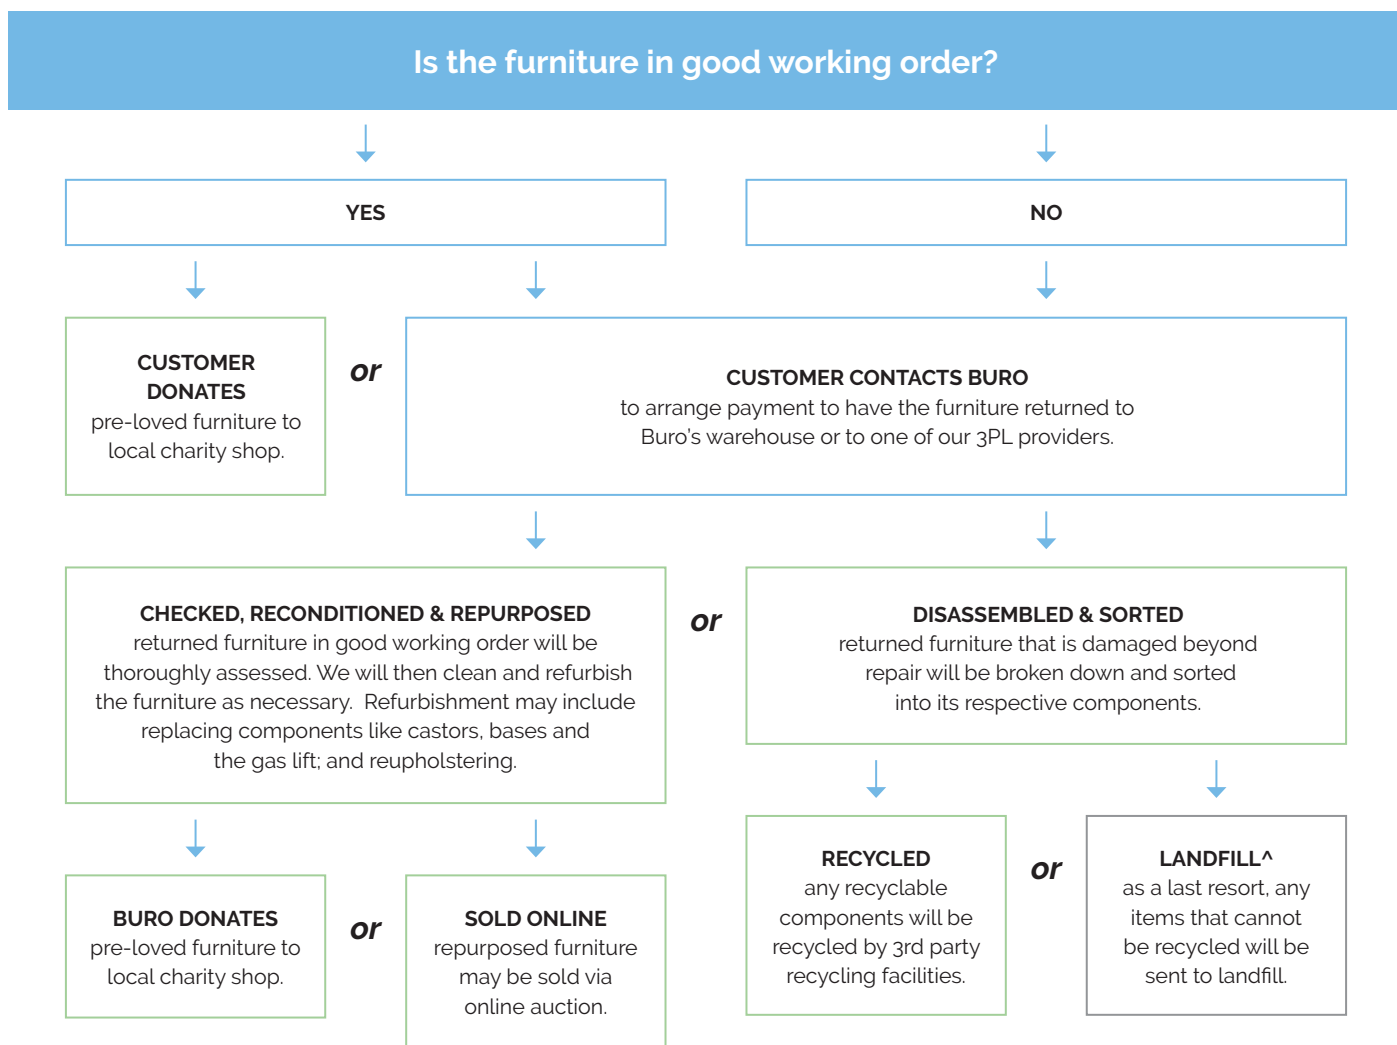

Upholstery.

Yuna

Black ²
Y2263-002
(23)

Buro Quality & Ergonomic Assurance.

Buro Product Stewardship Programme.

We encourage repurposing and recycling of pre-loved office furniture to reduce our impact on the environment. When a customer has Buro furniture* that they wish to dispose of, we apply the following steps to determine the most appropriate method.