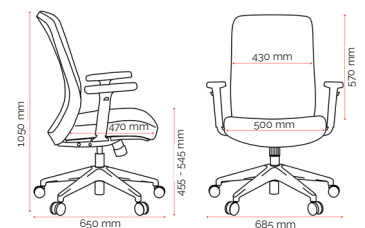

International Standards.

The Mondo Gene is supported by the following Internationally recognised standards:

- **GREENGUARD Gold** certification
- **ANSI/BIFMA x5.1-2017** General-Purpose Office Chairs

Features.

- Adjustable seat height
- Quality fabric or mesh back upholstery options
- High quality PU moulded seat foam
- Seat & back tilt with lock adjustment
- Body weight tension adjustment
- Height adjustable PU capped arm rests

Custom Options.

- Polished aluminium base
- Customer specified fabric

Specifications. (mm)

Overall	685w / 650d / 1050h
Back	430w / 570h
Seat	500w / 470d
Seat Height	455-545h

Carton Dimensions.

Width	660
Height	330
Length	650
Weight	15.5 kg

Upholstery.

Yuna

Black ²
Y2263-002
(23)