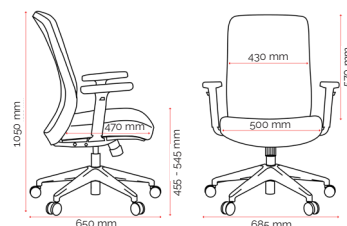

International Standards.

The Mondo Gene is supported by the following Internationally recognised standards:

- **GREENGUARD Gold** certification
- **ANSI/BIFMA x5.1-2017** General-Purpose Office Chairs

Features.

- Adjustable seat height
- Quality fabric or mesh back upholstery options
- High quality PU moulded seat foam
- Seat & back tilt with lock adjustment
- Body weight tension adjustment
- Height adjustable PU capped arm rests

Custom Options.

- Polished aluminium base
- Customer specified fabric or mesh colour (back only)

Specifications. (mm)

Overall	685w / 650d / 1050h
Back	430w / 570h
Seat	500w / 470d
Seat Height	455-545h

Carton Dimensions.

Width	660
Height	330
Length	650
Weight	15.5 kg

Upholstery.

Roy
Mesh

Black ²
X1-108
(M3)