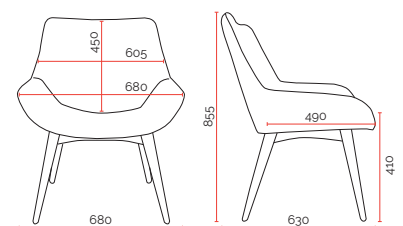

Features.

- High density soft pile foam (meets CAL 117 Section A Part I & Section D Part II)
- Hard wearing Keylargo, Ash upholstery (Everyday quick-ship option for 4 Leg Wood Base model)
- Two strong base options: 4 Leg Wood base or B20 Stainless Steel 4 Star Swivel Base
- Upholstered buttons (Everyday quick-ship 4 Leg Wood Base model)
- Assembly required

Custom Options.³

- Customer specified fabrics
- Upholstered buttons (optional extra on Neo project models)

Specifications. (mm)

Back	605w / 450h
Seat	680w / 490d
Seat Height	410h (Wood Base) 445h (4 Star Swivel Base)
Overall	680w / 630d / 855h (Wood Base) 680w / 630d / 890h (4 Star Swivel Base)