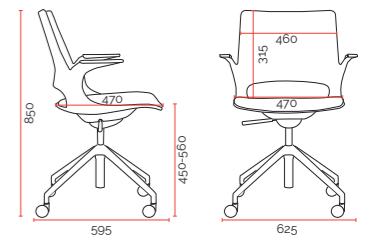

Specifications. (mm)

With Castors	
Back	460w / 315h
Seat	470w / 470d
Seat Height	450-560h
Overall	625w / 595d / 850h
With Glides	
Back	460w / 315h
Seat	470w / 470d
Seat Height	385-495h
Overall	625w / 595d / 785h