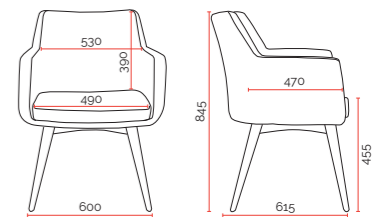

Fabric Meterage. (m)

1.5m wide

Hady	2.0 (one colour) 1.4 (whole shell) 0.75 (outer shell) 0.85 (inner shell) 0.6 (seat pad)
-------------	-----------------------------------------------------------------------------------------------------

Features.

- High density soft pile foam (meets CAL 117 Section A Part I & Section D Part II)
- Hard wearing Keylargo, Ash upholstery (Everyday quick-ship option for 4 Leg Wood Base model)
- Two strong base options: 4 Leg Wood base or B18 Chrome Steel Sled Base
- Full 5 year guarantee (excluding upholstery)

Custom Options.

- Customer specified fabrics³

Specifications. (mm)

Back	530w / 390h
Seat	490w / 470d
Seat Height	455h (Wood Base) / 465h (Sled Base)
Overall	600w / 615d / 845h (Wood Base) 600w / 615d / 855h (Sled Base)