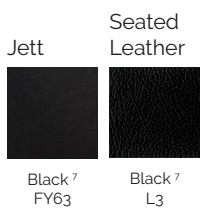

International Standards.

The Buro Persona 24/7 chair is supported by the following Internationally recognised standards:

- **AFRDI 142** Rated Load 185kg Multi Shift certification⁵
- **GREENGUARD** certification
- Test to Australian/ New Zealand Standard **AS/NZS 4438:1997** - Height Adjustable Swivel Chairs

Features.

- Body weight tension adjustment
- Adjustable seat height with superior heavy duty gas lift
- Ratchet height adjustable back/lumbar
- Independently adjustable seat tilt - free floating or lockable
- Independently adjustable back tilt - free floating or lockable
- Dedicated forward seat tilt & lock adjustment
- Depth adjustable seat slide
- Height & width adjustable arms
- High density polyurethane moulded foam
- Heavy duty nylon base and 60mm castors

Specifications. (mm)

Overall	700w / 590d / 1070h
Back	530w / 640h
Seat	520w / 490d
Seat Height	480-580h
Seat Depth Range*	455-495d

Custom Options.

- Soft PU castors (CE1121P)⁸

Carton Dimensions.

Width	660
Height	390
Length	730
Weight	28 kg

Upholstery.