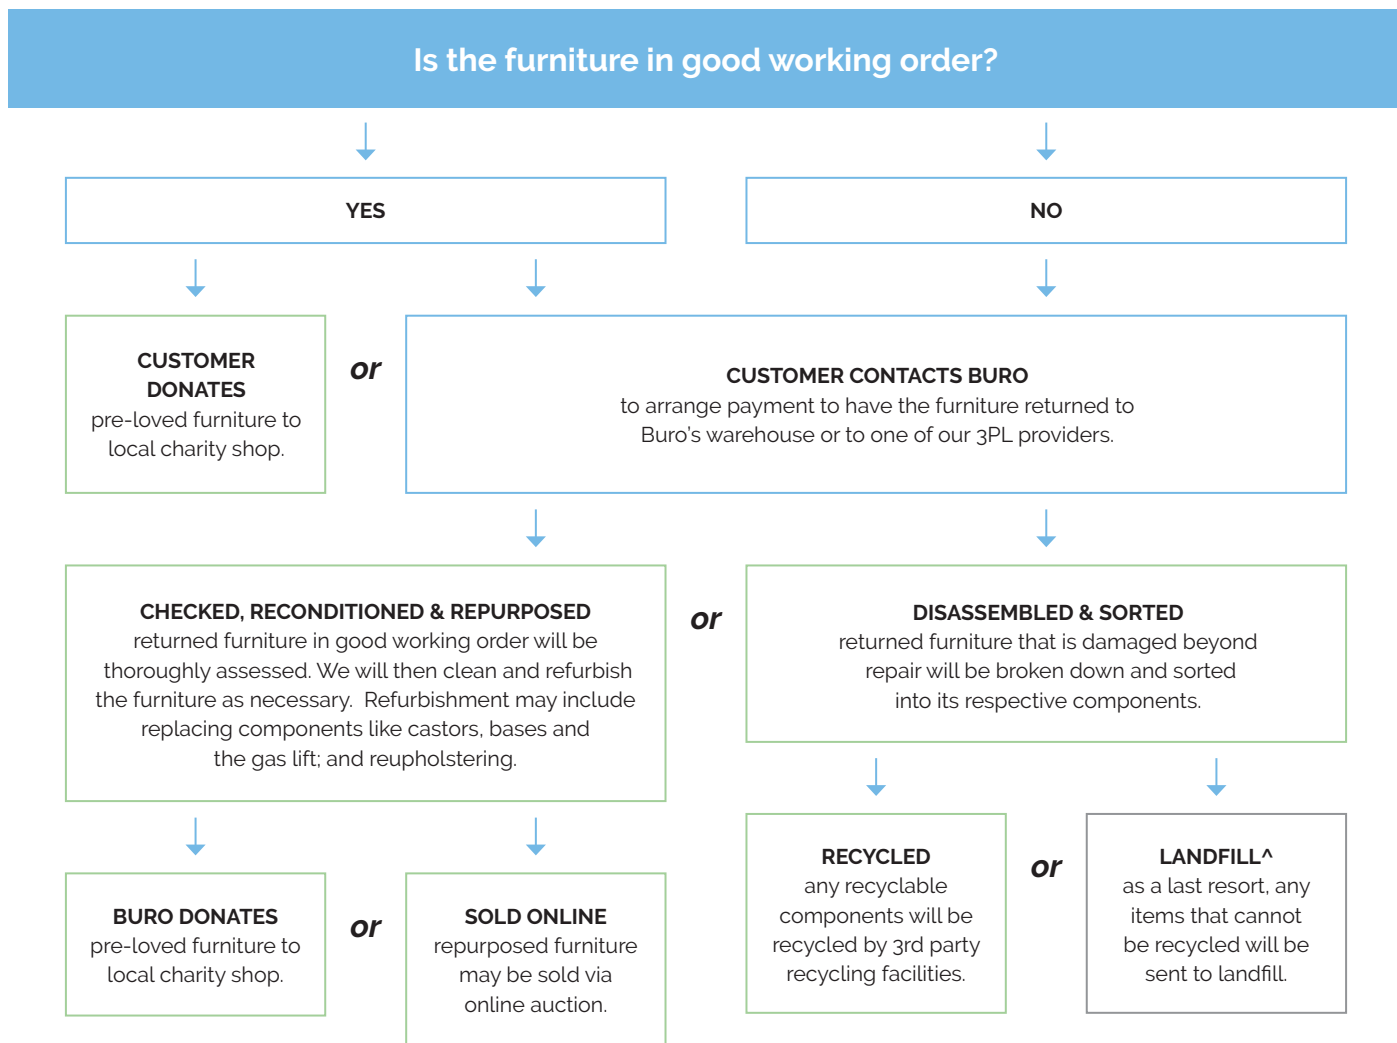

Buro Product Stewardship Programme.

We encourage repurposing and recycling of pre-loved office furniture to reduce our impact on the environment. When a customer has Buro furniture* that they wish to dispose of, we apply the following steps to determine the most appropriate method.

To mitigate our CO2 footprint over the next 50 years, we're working with **Trees That Count**, a conservation charity dedicated to planting native trees.

By funding the planting of native trees, we're supporting efforts to increase biodiversity across New Zealand.

Buro proudly support **Greening Australia**.

Greening Australia has been restoring Australia's unique landscapes and protecting biodiversity at scale through collaborative, science-based programs for over 40 years.
www.greeningaustralia.org.au

As a **Sedex member** we are committed to being a responsible business, sourcing responsibly, and improving ethical standards and working conditions within the supply chain.

*Qualifying furniture must be Buro branded product (Buro Seating, Konfurb, Mondo), or a partner exclusive brand.
^Many of our products are GREENGUARD certified for safe emission levels. This reduces the environmental impact when sending any components to landfill.