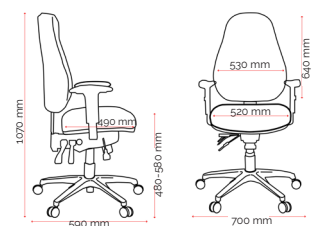

International Standards.

The Buro Persona 24/7 chair is supported by the following Internationally recognised standards:

- **AFRDI 142** Rated Load 185kg Multi Shift certification⁵
- **GREENGUARD** certification
- Test to Australian/ New Zealand Standard **AS/NZS 4438:1997** - Height Adjustable Swivel Chairs

Features.

- Body weight tension adjustment
- Adjustable seat height with superior heavy duty gas lift
- Ratchet height adjustable back/lumbar
- Independently adjustable seat tilt - free floating or lockable
- Independently adjustable back tilt - free floating or lockable
- Dedicated forward seat tilt & lock adjustment
- Depth adjustable seat slide
- Height & width adjustable arms
- High density polyurethane moulded foam
- Heavy duty nylon base and 60mm castors

Specifications. (mm)

Overall	700w / 590d / 1070h
Back	530w / 640h
Seat	520w / 490d
Seat Height	480-580h
Seat Depth Range*	455-495d

Custom Options.

- Soft PU castors (CE1121P)⁸

Carton Dimensions.

Width	660
Height	390
Length	730
Weight	28 kg

Upholstery.