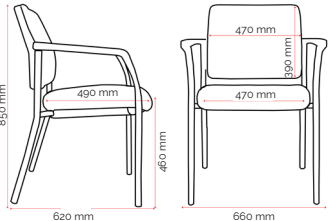

International Standards.

The Buro Lindis 4 Leg with Arms is supported by the following Internationally recognised standards:

- **AFRDI Level 6** Severe Commercial Certification
- **GREENGUARD** certification
- Test to Australian/ New Zealand Standard **AS/NZS 4688:2000** - Fixed Height Chairs

Features.

- Generous size seat and back
- Stackable*
- PU moulded foam seat and high density foam back
- Reflective silver or black powder coat frame
- Black polypropylene arms

Custom Options.

- Without arms
- 40mm Glides for extra seat height (CE1153P)
- Customer specified fabric

Specifications. (mm)

Overall	660w / 620d / 850h
Back	470w / 390h
Seat	470w / 490d
Seat Height	460h

*Recommended safe stacking height: 4 chairs

Carton Dimensions.

Width	570
Height	270
Length	840
Weight	12 kg

Upholstery.

Jett	Dillon PU	Custom⁴
Black ³ FY63	Black ³ PU13	

Quality Assurance and Accreditations.

1			2			

¹10 Yr Guarantee: Excludes upholstery. ²AFRDI Standard AFRDI Level 6 - Severe Commercial Certification. AFRDI Certification does not relate to the 'stacking feature' of Buro Lindis chairs with arms. ³Fabric: Same day dispatch. ⁴Fabric: For custom fabric ETA's can be supplied on request. **General:** Guarantee conditions apply, please see buroseating.com. For indent purchases (non stock orders) conditions may apply, please see buroseating.com for definitions & conditions. In the interests of product development. Buro reserves the right to alter product specifications & features without notice.