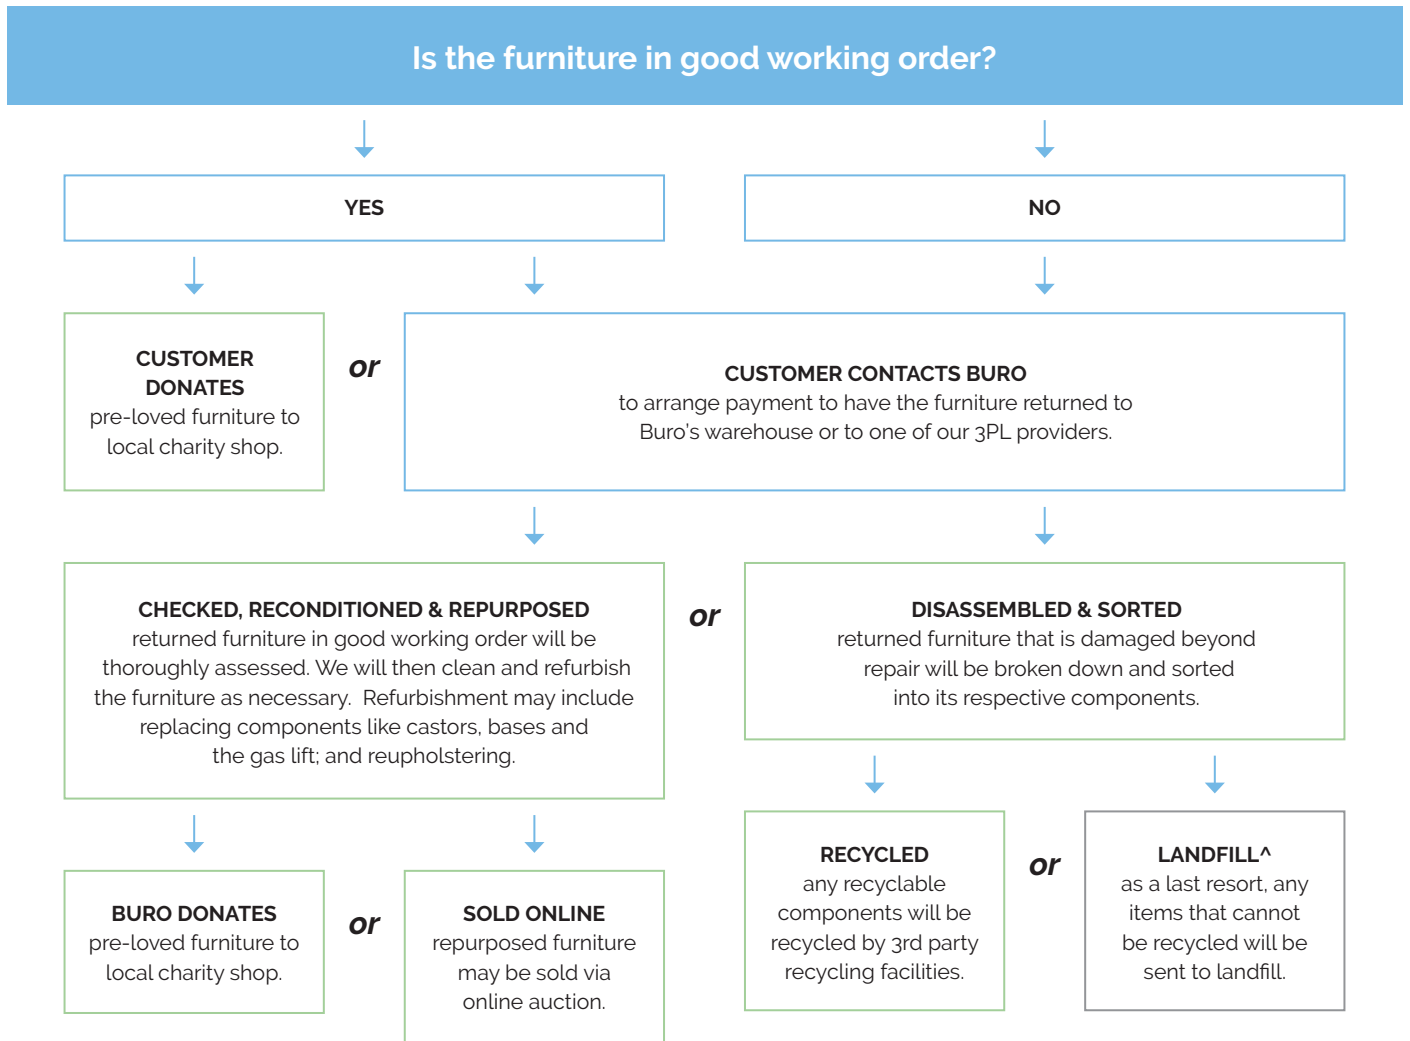

Buro Product Stewardship Programme.

We encourage repurposing and recycling of pre-loved office furniture to reduce our impact on the environment. When a customer has Buro furniture* that they wish to dispose of, we apply the following steps to determine the most appropriate method.

To mitigate our CO2 footprint over the next 50 years, we're working with **Trees That Count**, a conservation charity dedicated to planting native trees.

By funding the planting of native trees, we're supporting efforts to increase biodiversity across New Zealand.

Buro proudly support **Greening Australia**.

Greening Australia has been restoring Australia's unique landscapes and protecting biodiversity at scale through collaborative, science-based programs for over 40 years.
www.greeningaustralia.org.au.

As a **Sedex member** we are committed to being a responsible business, sourcing responsibly, and improving ethical standards and working conditions within the supply chain.

*Qualifying furniture must be Buro branded product (Buro Seating, Konfurb, Mondo), or a partner exclusive brand.
^Many of our products are GREENGUARD certified for safe emission levels. This reduces the environmental impact when sending any components to landfill.