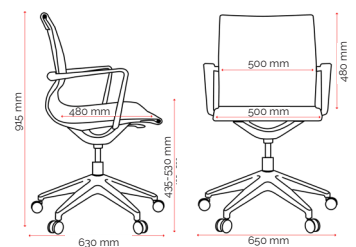

International Standards.

The Buro Diablo is supported by the following Internationally recognised standards:

- Test to **ANSI/BIFMA x5.1-2011**: General-Purpose Office Chairs

Features.

- Quality PU upholstery
- Dynamic seat movement with forward lock
- Adjustable seat height
- 60mm soft PU castors

Specifications. (mm)

Overall	650w / 630d / 915h
Back	500w / 480h
Seat	500w / 480d
Seat Height	435-530h

Custom Options.

- Diablo High Back³
- Diablo no arms³
- Other fabric/mesh, mesh & PU upholstery colours³

Carton Dimensions.

Width	620
Height	400
Length	760
Weight	11.8 kg

Upholstery.

PU

Black²
PU³

Quality Assurance and Accreditations.

6	6-8	120
YEAR	(HRS)	(KG)
GUARANTEE	BURO	BURO
	INDICATIVE	GUARANTEED
	DAILY SITTING	USER WEIGHT