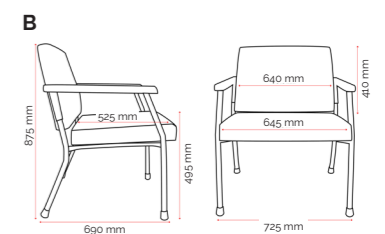

Buro Concord.

Generous & hard wearing.

The Concord chair is one hard wearing utility chair. Its generous size and enhanced comfort cushioned foam offers long term comfort within any office, reception, lounge, meeting room or waiting area.

Key Features & Benefits.

- **166-A** Concord A chair³ (Indent only)
- **166-B** Concord B chair²
- **166-C** Concord C chair³ (Indent only)

PU ARMS CAPS
For ease of cleaning, extra comfort and mobility.

ANTI-MICROBIAL UPHOLSTERY
Dillon PU is a heavy-duty fabric with Silver-based Ion Technology, designed to withstand high wear and tear.

HEAVY DUTY FRAME
with durable black powder coated 2mm gauge steel

International Standards.

The Buro Concord chair is supported by the following Internationally recognised standards:

- Tested to **ANSI/BIFMA** x5.1-2011 General-Purpose Office Chairs

Features.

- 250kg capacity loading
- Heavy Duty 2mm gauge round tube steel frame
- Durable black powder coated frame
- High density polyurethane contoured moulded foam enhances the sitting experience
- Polyurethane arm caps for extra comfort

Custom Options.

- Other Dillon Anti-Microbial PU upholstery colours³
- Customer Specified fabrics³

Specifications. (mm)

A (Indent only)
Overall 625w / 690d / 875h
Back 540w / 410h
Seat 545w / 525d
Seat Height 495h

B
Overall 725w / 690d / 875h
Back 640w / 410h
Seat 645w / 525d
Seat Height 495h

C (Indent only)
Overall 825w / 690d / 875h
Back 740w / 410h
Seat 745w / 525d
Seat Height 495h

MOQ: 20^{2&3}

Upholstery.

Dillon PU² Custom³

Quality Assurance and Accreditations.