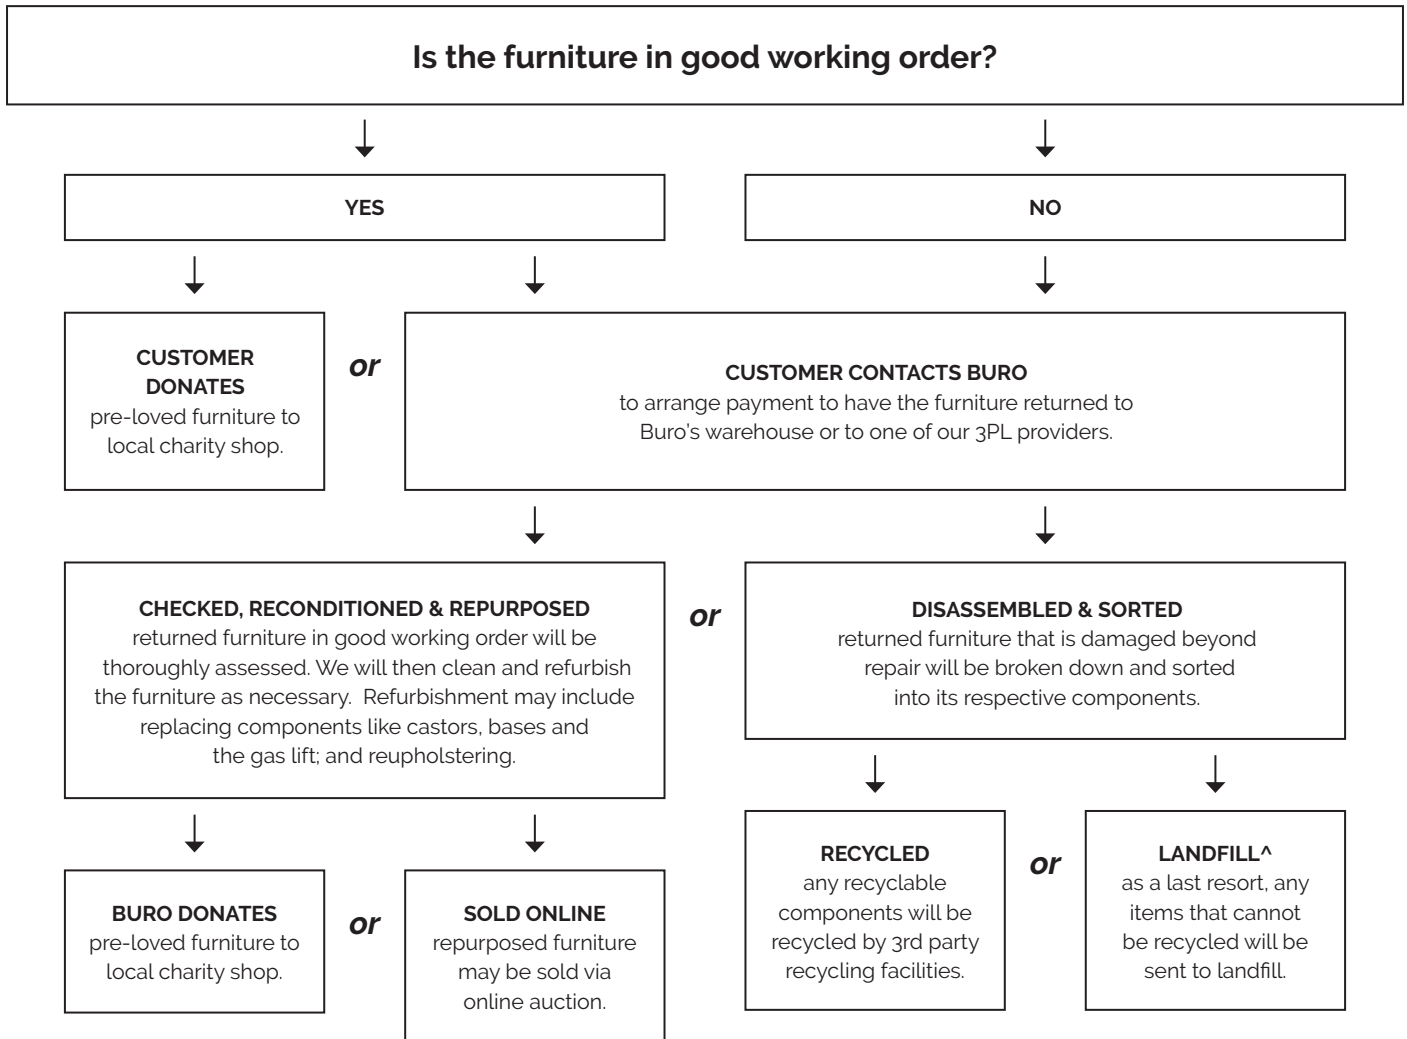

Buro Product Stewardship Programme

We encourage repurposing and recycling of pre-loved office furniture to reduce our impact on the environment. When a customer has Buro furniture* that they wish to dispose of, we apply the following steps to determine the most appropriate method.

To mitigate our CO2 footprint over the next 50 years, we're working with **Trees That Count**, a conservation charity dedicated to planting native trees.

By funding the planting of native trees, we're supporting efforts to increase biodiversity across New Zealand.

Buro proudly support **Greening Australia**.

Greening Australia has been restoring Australia's unique landscapes and protecting biodiversity at scale through collaborative, science-based programs for over 40 years.
www.greeningaustralia.org.au.

As a **Sedex member** we are committed to being a responsible business, sourcing responsibly, and improving ethical standards and working conditions within the supply chain.

*Qualifying furniture must be Buro branded product (Buro Seating, Konfurb, Mondo), or a partner exclusive brand. ^Many of our products are GREENGUARD certified for safe emission levels. This reduces the environmental impact when sending any components to landfill.