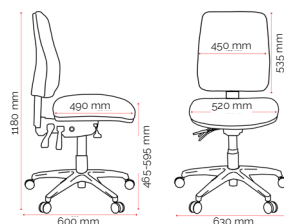

Custom Options.

- Height and width adjustable arms (180-2)
- Polished aluminium base (PC068)
- Soft PU castors (CE1121P)
- Small Seat 480w x 470d (mm) (B74612F)

Upholstery

SafeTex (Anti-Bacterial)

Quality Assurance and Accreditations

Ergonomic Assessment

The Buro Roma 3L High Back chair has been ergonomically assessed by Andrew Wilson, Osteopath & Ergonomist.

"A very comfortable 3 lever chair with very comfortable and supportive seat and back rests, with a good range of adjustments that will suit a wide range of users. A very good all-round chair".

Andrew Wilson, Osteopath & Ergonomist - 12 Aug 2017

Specifications (mm)

Overall	630w / 600d / 1180h
Back	450w / 535h
Seat	520w / 490d
Seat Height	465-595h
Seat Depth	410-460d

Carton Dimensions.

Width	640
Height	390
Length	640
Weight	21.1 kg