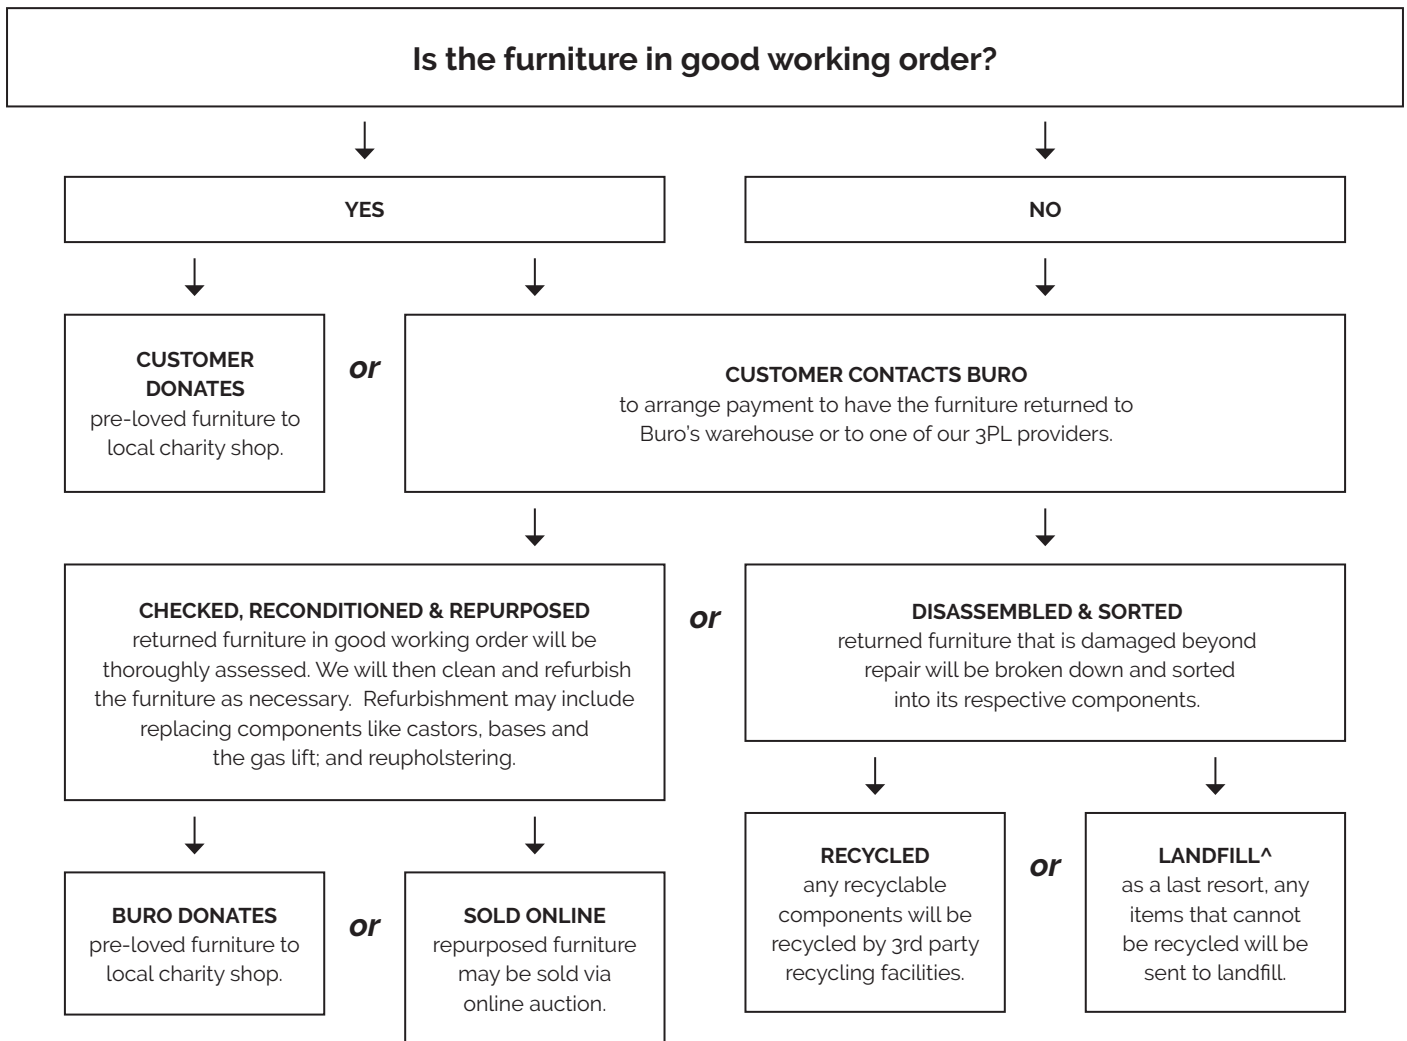

Buro Product Stewardship Programme

We encourage repurposing and recycling of pre-loved office furniture to reduce our impact on the environment. When a customer has Buro furniture* that they wish to dispose of, we apply the following steps to determine the most appropriate method.

To mitigate our CO2 footprint over the next 50 years, we're working with **Trees That Count**, a conservation charity dedicated to planting native trees.

By funding the planting of native trees, we're supporting efforts to increase biodiversity across New Zealand.

Buro proudly support **Greening Australia**.

Greening Australia has been restoring Australia's unique landscapes and protecting biodiversity at scale through collaborative, science-based programs for over 40 years.
www.greeningaustralia.org.au.

As a **Sedex member** we are committed to being a responsible business, sourcing responsibly, and improving ethical standards and working conditions within the supply chain.

*Qualifying furniture must be Buro branded product (Buro Seating, Konfurb, Mondo), or a partner exclusive brand. ^Many of our products are GREENGUARD certified for safe emission levels. This reduces the environmental impact when sending any components to landfill.