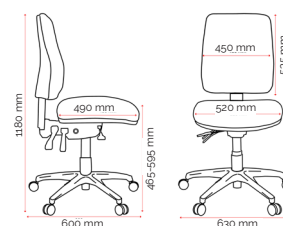

Custom Options.

- Height and width adjustable arms (180-2)
- Polished aluminium base (PC068)
- Soft PU castors (CE1121P)
- Small Seat 480w x 470d (mm) (B74612F)

Upholstery

SafeTex (Anti-Bacterial)

Quality Assurance and Accreditations

Ergonomic Assessment

The Buro Roma 3L High Back chair has been ergonomically assessed by Andrew Wilson, Osteopath & Ergonomist.

"A very comfortable 3 lever chair with very comfortable and supportive seat and back rests, with a good range of adjustments that will suit a wide range of users. A very good all-round chair".

Andrew Wilson, Osteopath & Ergonomist - 12 Aug 2017

Specifications (mm)

Overall	630w / 600d / 1180h
Back	450w / 535h
Seat	520w / 490d
Seat Height	465-595h
Seat Depth	410-460d

Carton Dimensions.

Width	640
Height	390
Length	640
Weight	21.1 kg