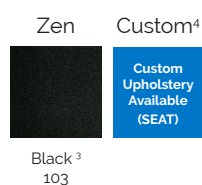

International Standards

The Buro Metro is supported by the following Internationally recognised standards:

- **AFRDI Level 6** Severe Commercial Certification
- **GREENGUARD** certification
- Test to **AS/NZS 4438:1997** - Height Adjustable Swivel Chairs

Features

- Adjustable seat height
- Adjustable seat depth
- Ratchet height adjustable back
- Independently adjustable seat tilt - free floating or lockable
- Independently adjustable back tilt - free floating or lockable
- High density polyurethane moulded foam seat
- Black nylon or polished aluminium base
- 60mm twin wheel castors

Custom Options.

- Height and width adjustable arms (180-2)
- Soft PU castors (CE1121P)
- Customer specified fabric (seat only)

Ergonomic Assessment.

The Buro Metro has been ergonomically assessed by Andrew Wilson, Osteopath & Ergonomist.

"This is a very comfortable chair with no pressure points. Its mechanism is easy to use and will suit many users".

Andrew Wilson, Osteopath & Ergonomist - 30 Mar 2018

Specifications (mm)

Overall	630w / 610d / 995h
Back	470w / 530h
Seat	520w / 490d
Seat Height	480-610h
Seat Depth Range	455-505d⁵

Carton Dimensions.

Width	620
Height	380
Length	670
Weight	20.5 kg

Upholstery