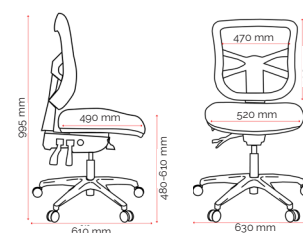

International Standards

The Buro Metro is supported by the following Internationally recognised standards:

- **AFRDI Level 6** Severe Commercial Certification
- **GREENGUARD** certification
- Test to **AS/NZS 4438:1997** - Height Adjustable Swivel Chairs

Features

- Adjustable seat height
- Adjustable seat depth
- Ratchet height adjustable back
- Independently adjustable seat tilt - free floating or lockable
- Independently adjustable back tilt - free floating or lockable
- High density polyurethane moulded foam seat
- Black nylon or polished aluminium base
- 60mm twin wheel castors

Custom Options.

- Height and width adjustable arms (180-2)
- Soft PU castors (CE1121P)
- Customer specified fabric (seat only)

Ergonomic Assessment.

The Buro Metro has been ergonomically assessed by Andrew Wilson, Osteopath & Ergonomist.

"This is a very comfortable chair with no pressure points. Its mechanism is easy to use and will suit many users".

Andrew Wilson, Osteopath & Ergonomist - 30 Mar 2018

Specifications (mm)

Overall	630w / 610d / 995h
Back	470w / 530h
Seat	520w / 490d
Seat Height	480-610h
Seat Depth Range	455-505d⁵

Carton Dimensions.

Width	620
Height	380
Length	670
Weight	20.5 kg

Upholstery