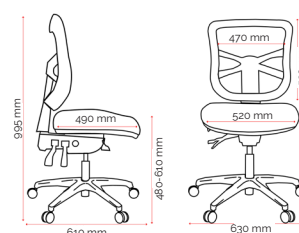

International Standards

The Buro Metro is supported by the following Internationally recognised standards:

- **AFRDI Level 6** Severe Commercial Certification
- **GREENGUARD** certification
- Test to **AS/NZS 4438:1997** - Height Adjustable Swivel Chairs
- Endorsed by the Australian Physiotherapy Association

Features

- Adjustable seat height
- Adjustable seat depth
- Ratchet height adjustable back
- Independently adjustable seat tilt - free floating or lockable
- Independently adjustable back tilt - free floating or lockable
- High density polyurethane moulded foam seat
- Black nylon or polished aluminium base
- 60mm twin wheel castors

Custom Options.

- Height and width adjustable arms (180-2)
- Soft PU castors (CE1121P)
- Customer specified fabric (seat only)

Ergonomic Assessment

The Buro Metro has been ergonomically assessed by Andrew Wilson, Osteopath & Ergonomist.

"This is a very comfortable chair with no pressure points. Its mechanism is easy to use and will suit many users".

Andrew Wilson, Osteopath & Ergonomist - 30 Mar 2018

Specifications (mm)

Overall	630w / 610d / 995h
Back	470w / 530h
Seat	520w / 490d
Seat Height	480-610h
Seat Depth Range	455-505d⁵

Carton Dimensions.

Width	620
Height	380
Length	670
Weight	20.5 kg

Upholstery

Zen	Custom⁴
Black³ 103