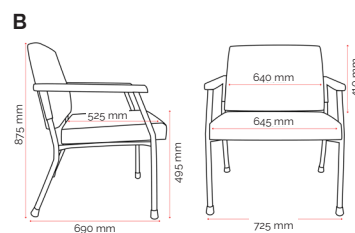

International Standards

The Buro Concord chair is supported by the following Internationally recognised standards:

- Test to **ANSI/BIFMA** x5.1-2011 General-Purpose Office Chairs

Features

- 250kg capacity loading
- Heavy Duty 2mm gauge round tube steel frame
- Durable black powder coated frame
- High density polyurethane contoured moulded foam enhances the sitting experience
- Dillon PU Stratus Anti-Microbial upholstery
- Polyurethane arm caps for extra comfort

Custom Options.

- Other Dillon Anti-Microbial PU upholstery colours⁴
- Customer specified upholstery³

Specifications (mm)

Overall	725w / 690d / 875h
Back	640w / 410h
Seat	645w / 525d
Seat Height	495h

Upholstery

Dillon PU² Custom³

Stratus
PU17
(Anti-Microbial)