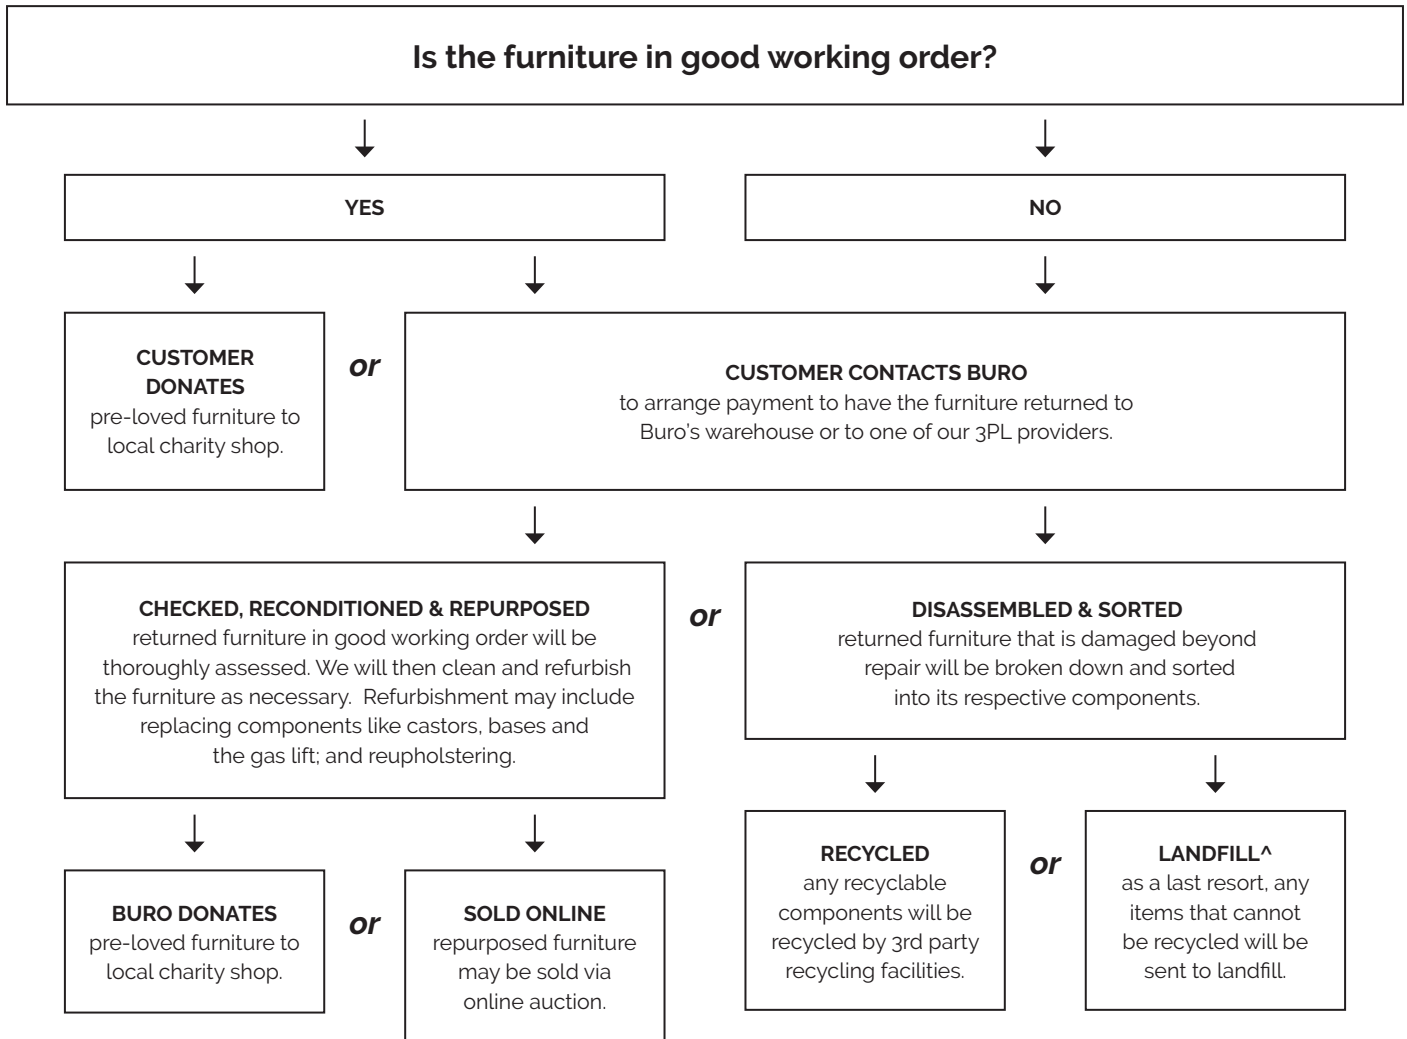

Dillon PU² Custom³

Stratus
PU17
(Anti-Microbial)

Quality Assurance and Accreditations

Buro Product Stewardship Programme

We encourage repurposing and recycling of pre-loved office furniture to reduce our impact on the environment. When a customer has Buro furniture* that they wish to dispose of, we apply the following steps to determine the most appropriate method.